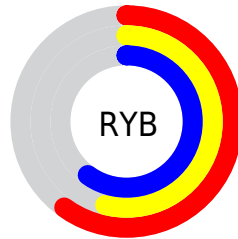

Conversions

Conversions Part 2

Format	Color
R_{YB}	152, 138, 153
Decimal	9996953
CIE Lab	59.12, 8.08, -6.06
CIE LCh	59, 10.098, 323.105
Yxy	27.1523, 0.3127, 0.3056
Android (android.graphics.Color)	4288187033 (0xFF988A99)
YUV	143.8960, 4.4883, 7.1072
Hunter-Lab	52.1078, 3.9986, -2.1122

Details

The Hex color **988A99** is a dark color, and the websafe version is hex **999999**. A complement of this color would be **8B998A**, and the grayscale version is **909090**.

A 20% lighter version of the original color is **CEBFCE**, and **655866** is the 20% darker color. If you saturate the color by 10%, you get **977B99**, and if you desaturate by 10%, it is **999999**.

Distribution

- Red (60%)
- Green (54%)
- Blue (60%)

- Red (60%)
- Yellow (54%)
- Blue (60%)

- Cyan (1%)
- Magenta (10%)
- Yellow (0%)
- Black (40%)

- Cyan (40%)
- Magenta (46%)
- Yellow (40%)

Brightness & Saturation Gradients

These gradients show how the Hex color 988A99 changes by changing the brightness by 10 percent. The first figure shows a shift by +10% for each color and the second figure -10%.

Similar to the brightness gradients but the following saturation gradients show a change of the Hex color 988A99 by changing the saturation by 10% instead.