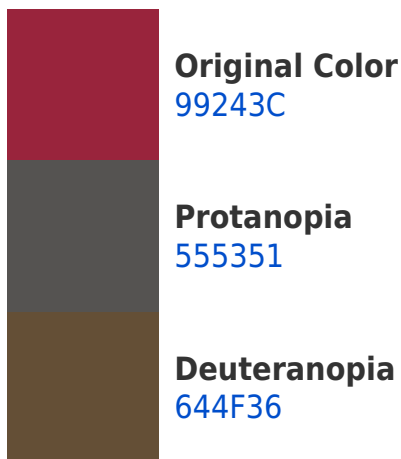

Color Blindness Simulation

Color vision deficiency is a very complex topic, and I could not describe the different causes any better than Wikipedia does, so if you want to learn more, you should check out their [article about color blindness](#).

Dichromacy