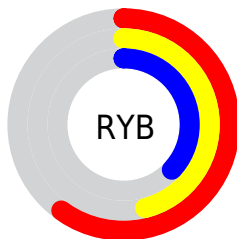

Converting Colors

Hex(996F5E)

Have a look what the booklet for
Hex(996F5E) contains.

Hex(996F5E)	3
<i>Conversions</i>	4
<i>Details</i>	6
<i>Harmonies</i>	11
<i>Previews</i>	23
<i>Color Blindness Simulation</i>	26
<i>CSS Examples</i>	29

Conversions

Conversions Part 2

Format	Color
RYB	153, 118, 94
Decimal	10055518
CIELab	50.63, 14.32, 16.02
CIELCh	51, 21.487, 48.204
Yxy	18.9493, 0.3937, 0.3579
Android (android.graphics.Color)	4288245598 (0xFF996F5E)
YUV	121.6200, -13.6167, 27.5203
Hunter-Lab	43.5308, 9.2833, 12.5626

Details

The Hex color **996F5E** is a dark color, and the websafe version is hex **996666**. A complement of this color would be **5E8899**, and the grayscale version is **7A7A7A**.

A 20% lighter version of the original color is **D1A390**, and **643F30** is the 20% darker color. If you saturate the color by 10%, you get **99644F**, and if you desaturate by 10%, it is **997A6D**.

Distribution

Red (60%)

Green (44%)

Blue (37%)

Red (60%)

Yellow (46%)

Blue (37%)

Cyan (0%)