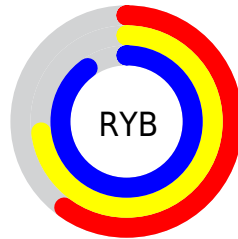

## Conversions Part 2

| Format                              | Color   |
|-------------------------------------|---|
| <a href="#">RYB</a>                 | <a href="#">153, 186, 229</a>                   |
| Decimal                             | <a href="#">10081509</a>                        |
| CIELab                              | <a href="#">81.57, -14.75, -14.42</a>           |
| CIELCh                              | <a href="#">82, 20.628, 224.354</a>             |
| Yxy                                 | <a href="#">59.5164, 0.2630,<br/>0.3079</a>     |
| Android<br>(android.graphics.Color) | <a href="#">4288271589<br/>(0xFF99D4E5)</a>     |
| YUV                                 | <a href="#">196.2970, 16.1226,<br/>-37.9715</a> |
| Hunter-Lab                          | <a href="#">77.1469, -17.4139,<br/>-9.7378</a>  |

# Details

The Hex color **99D4E5** is a light color, and the websafe version is hex **99CCCC**. A complement of this color would be **E5AA99**, and the grayscale version is **C4C4C4**.

A 20% lighter version of the original color is **D1FFFF**, and **639DAE** is the 20% darker color. If you saturate the color by 10%, you get **82CFE5**, and if you desaturate by 10%, it is **B0D9E5**.

# Distribution

- Red (60%)
- Green (83%)
- Blue (90%)

- Red (60%)
- Yellow (73%)
- Blue (90%)

- Cyan (33%)
- Magenta (7%)
- Yellow (0%)
- Black (10%)

- Cyan (40%)
- Magenta (17%)
- Yellow (10%)

# Brightness & Saturation Gradients

These gradients show how the Hex color 99D4E5 changes by changing the brightness by 10 percent. The first figure shows a shift by +10% for each color and the second figure -10%.