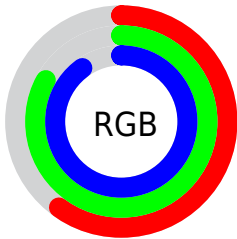

Distribution

- Red (60%)
- Green (83%)
- Blue (90%)