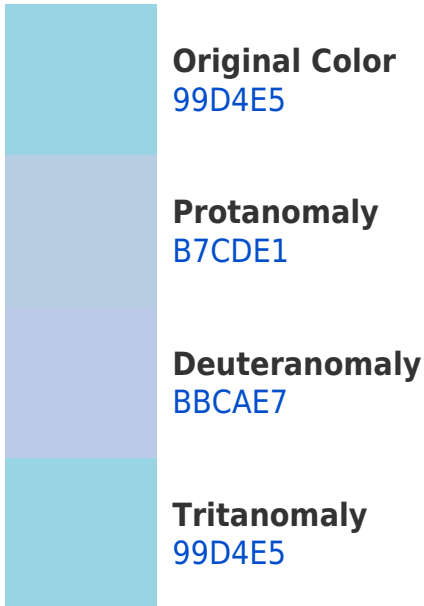

Trichromacy