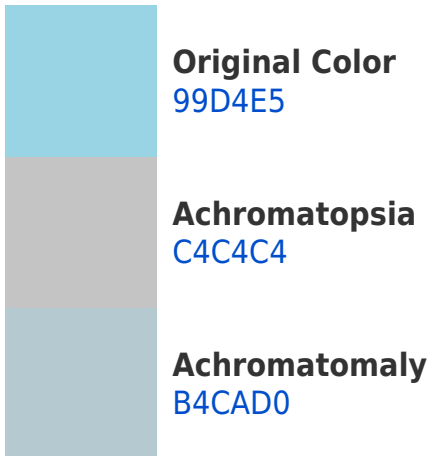

Monochromacy