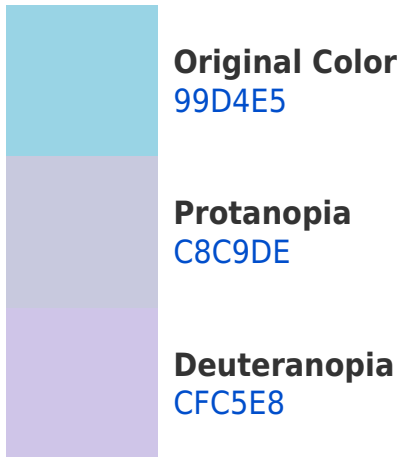

## White Background

This preview shows how the Hex color 99D4E5 looks on a white background.

# Black Background

This preview shows how the Hex color 99D4E5 looks on a black background.

## Hex 99D4E5 Background

This preview shows how black text looks on a background with the Hex color 99D4E5.

This preview shows how white text looks on a background with the Hex color 99D4E5.

## Dichromacy

**Tritanopia**  
99D4E5