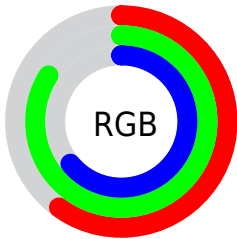

Distribution

Red (60%)

Green (84%)

Blue (64%)