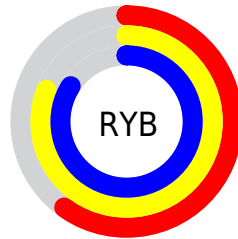

Red (60%)

Yellow (81%)

Blue (84%)