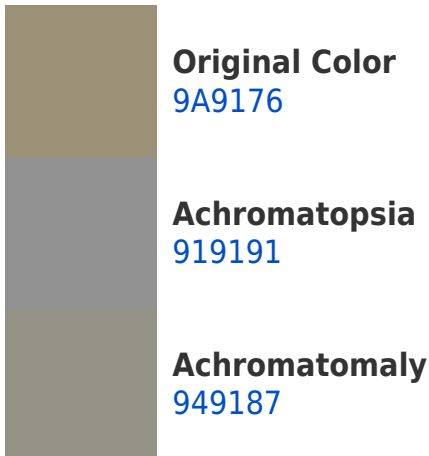

Hex 9A9176 Background

This preview shows how black text looks on a background with the Hex color 9A9176.

This preview shows how white text looks on a background with the Hex color 9A9176.

Color Blindness Simulation

Color vision deficiency is a very complex topic, and I could not describe the different causes any better than Wikipedia does, so if you want to learn more, you should check out their [article about color blindness](#).

Dichromacy

Original Color
9A9176

Protanopia
9A9176

Deuteranopia
A88C77

Tritanopia
9E8C97

Trichromacy

Monochromacy

CSS Examples

Text

The CSS property to change the color of the text to Hex 9A9176 is called "color". The color property can be set on classes, ids or directly on the HTML element.

This example shows how text in the color #9A9176 looks like.