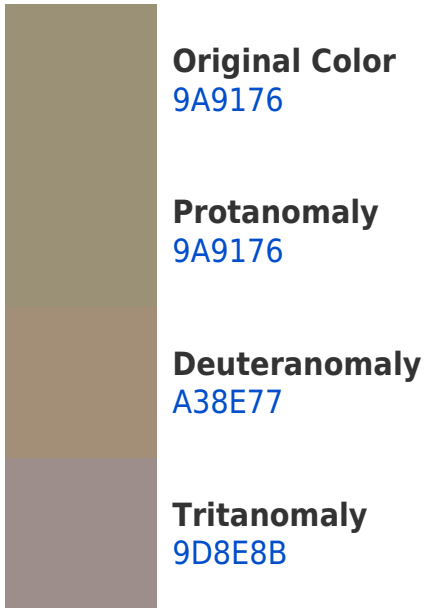

Hex 9A9176 Background

This preview shows how black text looks on a background with the Hex color 9A9176.

This preview shows how white text looks on a background with the Hex color 9A9176.

Color Blindness Simulation

Color vision deficiency is a very complex topic, and I could not describe the different causes any better than Wikipedia does, so if you want to learn more, you should check out their [article about color blindness](#).

Dichromacy

Original Color
9A9176

Protanopia
9A9176

Deuteranopia
A88C77

Tritanopia
9E8C97

Trichromacy

Monochromacy

CSS Examples

Text

The CSS property to change the color of the text to Hex 9A9176 is called "color". The color property can be set on classes, ids or directly on the HTML element.

This example shows how text in the color #9A9176 looks like.