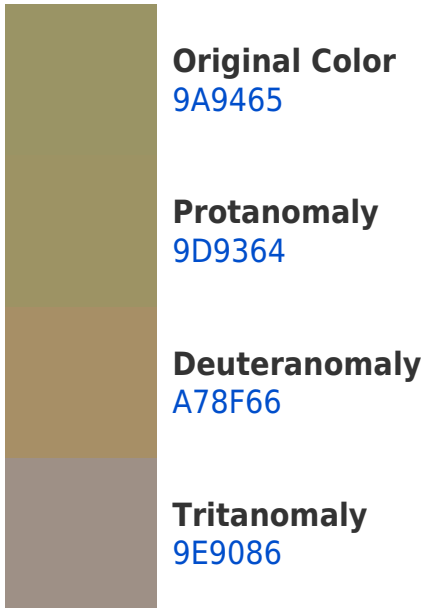

00108C

00010D

Previews

White Background

This preview shows how the Hex color 9A9465 looks on a white background.

Color Contrast Check

Large Text (above 18pt) WCAG AA ✓ Pass

Any Text WCAG AA × Fail

If you want to check with other color combinations, try the [Color Contrast Checker](#).

Hex 9A9465 Background

This preview shows how black text looks on a background with the Hex color 9A9465.

This preview shows how white text looks on a background with the Hex color 9A9465.

Dichromacy

Original Color

9A9465

Protanopia

9F9364

Deuteranopia

AF8C67

Tritanopia
A08D99

Trichromacy

Monochromacy

CSS Examples

Text

The CSS property to change the color of the text to Hex 9A9465 is called "color". The color property can be set on classes, ids or directly on the HTML element.

This example shows how text in the color #9A9465 looks like.