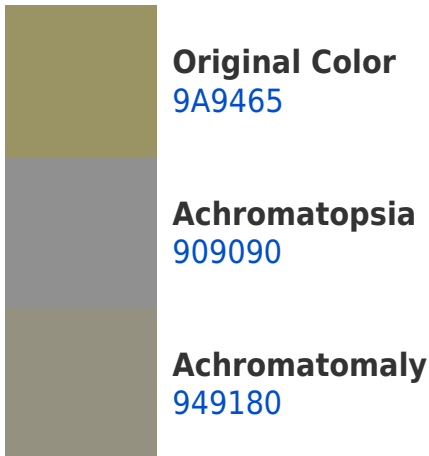

00108C

00010D

Previews

White Background

This preview shows how the Hex color 9A9465 looks on a white background.

Color Contrast Check

Large Text (above 18pt) WCAG AA ✓ Pass

Any Text WCAG AA × Fail

If you want to check with other color combinations, try the [Color Contrast Checker](#).

Hex 9A9465 Background

This preview shows how black text looks on a background with the Hex color 9A9465.

This preview shows how white text looks on a background with the Hex color 9A9465.

Dichromacy

Original Color

9A9465

Protanopia

9F9364

Deuteranopia

AF8C67

Tritanopia
A08D99

Trichromacy

Monochromacy

CSS Examples

Text

The CSS property to change the color of the text to Hex 9A9465 is called "color". The color property can be set on classes, ids or directly on the HTML element.

This example shows how text in the color #9A9465 looks like.