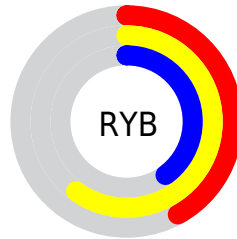

Conversions

Conversions Part 2

Format	Color
RYB	108, 154, 101
Decimal	10130533
CIELab	60.77, -5.24, 25.69
CIELCh	61, 26.217, 101.529
Yxy	28.9894, 0.3659, 0.4039
Android (android.graphics.Color)	4288320613 (0xFF9A9465)
YUV	144.4360, -21.4139, 8.3876
Hunter-Lab	53.8418, -7.1467, 19.4942

Details

The Hex color **9A9465** is a dark color, and the websafe version is hex **999966**. A complement of this color would be **656B9A**, and the grayscale version is **919191**.

A 20% lighter version of the original color is **D1CA98**, and **666235** is the 20% darker color. If you saturate the color by 10%, you get **9A9256**, and if you desaturate by 10%, it is **9A9674**.

Distribution

- Red (60%)
- Green (58%)
- Blue (40%)

- Red (42%)
- Yellow (60%)
- Blue (40%)

- Cyan (0%)
- Magenta (4%)
- Yellow (34%)
- Black (40%)

- Cyan (40%)
- Magenta (42%)
- Yellow (60%)

Brightness & Saturation Gradients