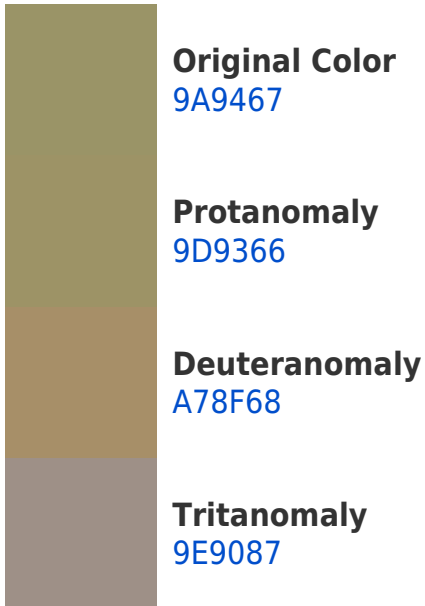

00108C

00010D

Previews

White Background

This preview shows how the Hex color 9A9467 looks on a white background.

Color Contrast Check

Large Text (above 18pt) WCAG AA ✓ Pass

Any Text WCAG AA × Fail

If you want to check with other color combinations, try the [Color Contrast Checker](#).

Hex 9A9467 Background

This preview shows how black text looks on a background with the Hex color 9A9467.

This preview shows how white text looks on a background with the Hex color 9A9467.

Dichromacy

Original Color
9A9467

Protanopia
9E9366

Deuteranopia
AE8C69

Tritanopia
A08E99

Trichromacy

Monochromacy

CSS Examples

Text

The CSS property to change the color of the text to Hex 9A9467 is called "color". The color property can be set on classes, ids or directly on the HTML element.

This example shows how text in the color #9A9467 looks like.