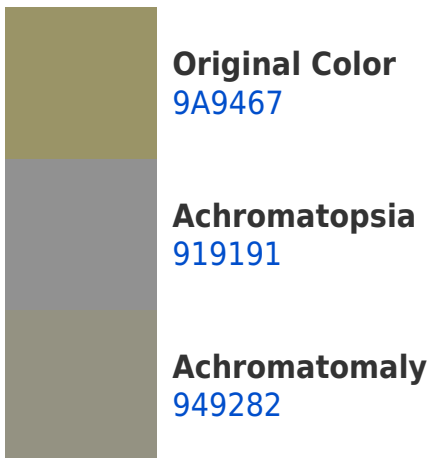

00108C

00010D

Previews

White Background

This preview shows how the Hex color 9A9467 looks on a white background.

Color Contrast Check

Large Text (above 18pt) WCAG AA ✓ Pass

Any Text WCAG AA × Fail

If you want to check with other color combinations, try the [Color Contrast Checker](#).

Hex 9A9467 Background

This preview shows how black text looks on a background with the Hex color 9A9467.

This preview shows how white text looks on a background with the Hex color 9A9467.

Dichromacy

Original Color
9A9467

Protanopia
9E9366

Deuteranopia
AE8C69

Tritanopia
A08E99

Trichromacy

Monochromacy

CSS Examples

Text

The CSS property to change the color of the text to Hex 9A9467 is called "color". The color property can be set on classes, ids or directly on the HTML element.

This example shows how text in the color #9A9467 looks like.