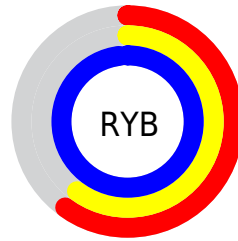

Converting Colors

Hex(9A99FB)

Have a look what the booklet for
Hex(9A99FB) contains.

Hex(9A99FB)	3
<i>Conversions</i>	4
<i>Details</i>	6
<i>Harmonies</i>	11
<i>Previews</i>	23
<i>Color Blindness Simulation</i>	26
<i>CSS Examples</i>	29

Conversions

Conversions Part 2

Format	Color
RYB	154, 153, 251
Decimal	10131963
CIELab	66.99, 23.52, -48.77
CIELCh	67, 54.145, 295.746
Yxy	36.6175, 0.2409, 0.2094
Android (android.graphics.Color)	4288322043 (0xFF9A99FB)
YUV	164.4710, 42.6588, -9.1831
Hunter-Lab	60.5124, 18.3794, -51.8139

Details

The Hex color **9A99FB** is a light color, and the websafe version is hex **9999FF**. A complement of this color would be **FAFB99**, and the grayscale version is **A4A4A4**.

A 20% lighter version of the original color is **D3CFFF**, and **6266C2** is the 20% darker color. If you saturate the color by 10%, you get **8180FB**, and if you desaturate by 10%, it is **B3B2FB**.

Distribution

Red (60%)

Green (60%)

Blue (98%)

Red (60%)

Yellow (60%)

Blue (98%)

Cyan (39%)