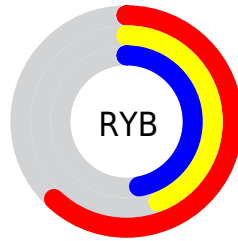

## Conversions Part 2

<b>Format</b>	<b>Color</b>
<b>R<sub>YB</sub></b>	158, 112, 121
Decimal	10383481
CIE <sub>Lab</sub>	52.11, 19.58, 2.30
CIE <sub>LCh</sub>	52, 19.710, 6.706
Yxy	20.2379, 0.3628, 0.3145
Android (android.graphics.Color)	4288573561 (0xFF9E7079)
YUV	126.7800, -2.8495, 27.3799
Hunter-Lab	44.9866, 13.9066, 4.1234

# Details

The Hex color **9E7079** is a dark color, and the websafe version is hex **996666**. A complement of this color would be **709E95**, and the grayscale version is **7F7F7F**.

A 20% lighter version of the original color is **D5A4AD**, and **6A4049** is the 20% darker color. If you saturate the color by 10%, you get **9E606C**, and if you desaturate by 10%, it is **9E8086**.

# Distribution

- Red (62%)
- Green (44%)
- Blue (47%)

- Red (62%)
- Yellow (44%)
- Blue (47%)

- Cyan (0%)
- Magenta (29%)
- Yellow (23%)
- Black (38%)

- Cyan (38%)
- Magenta (56%)
- Yellow (53%)