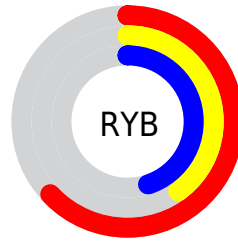

Conversions

Conversions Part 2

Format	Color
R_{YB}	160, 103, 116
Decimal	10512244
CIE _{Lab}	50.02, 24.74, 2.27
CIE _{LCh}	50, 24.840, 5.244
Yxy	18.4350, 0.3761, 0.3081
Android (android.graphics.Color)	4288702324 (0xFFA06774)
YUV	121.5250, -2.7238, 33.7426
Hunter-Lab	42.9360, 18.4016, 3.9627

Details

The Hex color **A06774** is a dark color, and the websafe version is hex **996666**. A complement of this color would be **67A093**, and the grayscale version is **7A7A7A**.

A 20% lighter version of the original color is **D89BA8**, and **6B3744** is the 20% darker color. If you saturate the color by 10%, you get **A05768**, and if you desaturate by 10%, it is **A07780**.

Distribution

- Red (63%)
- Green (40%)
- Blue (45%)

- Red (63%)
- Yellow (40%)
- Blue (45%)

- Cyan (0%)
- Magenta (36%)
- Yellow (28%)
- Black (37%)

- Cyan (37%)
- Magenta (60%)
- Yellow (55%)

Brightness & Saturation Gradients

These gradients show how the Hex color A06774 changes by changing the brightness by 10 percent. The first figure shows a shift by +10% for each color and the second figure -10%.

Similar to the brightness gradients but the following saturation gradients show a change of the Hex color A06774 by changing the saturation by 10% instead.