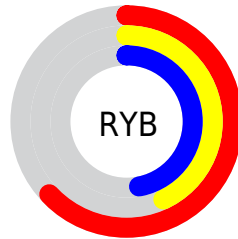

Converting Colors

Hex(A06D79)

Have a look what the booklet for
Hex(A06D79) contains.

Hex(A06D79)	3
<i>Conversions</i>	4
<i>Details</i>	6
<i>Harmonies</i>	11
<i>Previews</i>	23
<i>Color Blindness Simulation</i>	26
<i>CSS Examples</i>	29

Details

The Hex color **A06D79** is a dark color, and the websafe version is hex **996666**. A complement of this color would be **6DA094**, and the grayscale version is **7E7E7E**.

A 20% lighter version of the original color is **D8A1AD**, and **6B3D49** is the 20% darker color. If you saturate the color by 10%, you get **A05D6D**, and if you desaturate by 10%, it is **A07D85**.

Distribution

- Red (63%)
- Green (43%)
- Blue (47%)

- Red (63%)
- Yellow (43%)
- Blue (47%)

- Cyan (0%)
- Magenta (32%)
- Yellow (24%)
- Black (37%)

- Cyan (37%)
- Magenta (57%)
- Yellow (53%)

Brightness & Saturation Gradients

These gradients show how the Hex color A06D79 changes by changing the brightness by 10 percent. The first figure shows a shift by +10% for each color and the second figure -10%.

Similar to the brightness gradients but the following saturation gradients show a change of the Hex color A06D79 by changing the saturation by 10% instead.