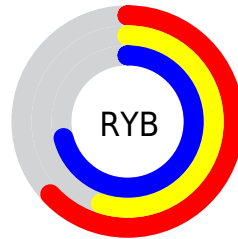

## Conversions Part 2

Format	Color
<a href="#">RYB</a>	<a href="#">161, 139, 182</a>
Decimal	<a href="#">10587062</a>
CIELab	<a href="#">61.15, 16.64, -19.44</a>
CIElCh	<a href="#">61, 25.588, 310.567</a>
Yxy	<a href="#">29.4197, 0.2943, 0.2674</a>
Android (android.graphics.Color)	<a href="#">4288777142</a> ( <a href="#">0xFFA18BB6</a> )
YUV	<a href="#">150.4800, 15.5394, 9.2260</a>
Hunter-Lab	<a href="#">54.2399, 11.6210, -14.7506</a>

# Details

The Hex color **A18BB6** is a light color, and the websafe version is hex **9999CC**. A complement of this color would be **A0B68B**, and the grayscale version is **969696**.

A 20% lighter version of the original color is **D8C1EE**, and **6D5981** is the 20% darker color. If you saturate the color by 10%, you get **9879B6**, and if you desaturate by 10%, it is **AA9DB6**.

# Distribution

Red (63%)

Green (55%)

Blue (71%)

Red (63%)

Yellow (55%)

Blue (71%)

Cyan (12%)