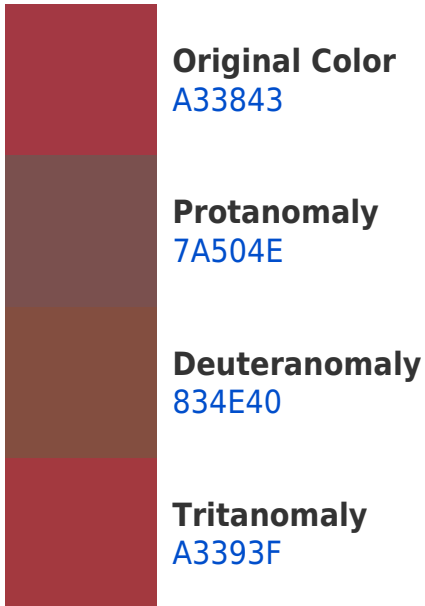

White Background

This preview shows how the Hex color A33843 looks on a white background.

Color Contrast Check

Large Text (above 18pt) WCAG AA ✓ Pass

Any Text WCAG AA ✓ Pass

Large Text (above 18pt) WCAG AAA ✓ Pass

Hex A33843 Background

This preview shows how black text looks on a background with the Hex color A33843.

This preview shows how white text looks on a background with the Hex color A33843.

Color Blindness Simulation

Color vision deficiency is a very complex topic, and I could not describe the different causes any better than Wikipedia does, so if you want to learn more, you should check out their [article about color blindness](#).

Dichromacy

Trichromacy

Monochromacy

CSS Examples

Text

The CSS property to change the color of the text to Hex A33843 is called "color". The color property can be set on classes, ids or directly on the HTML element.