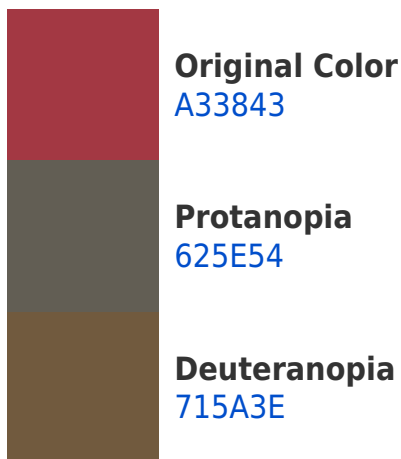

White Background

This preview shows how the Hex color A33843 looks on a white background.

Color Contrast Check

Large Text (above 18pt) WCAG AA ✓ Pass

Any Text WCAG AA ✓ Pass

Large Text (above 18pt) WCAG AAA ✓ Pass

Hex A33843 Background

This preview shows how black text looks on a background with the Hex color A33843.

This preview shows how white text looks on a background with the Hex color A33843.

Color Blindness Simulation

Color vision deficiency is a very complex topic, and I could not describe the different causes any better than Wikipedia does, so if you want to learn more, you should check out their [article about color blindness](#).

Dichromacy

Trichromacy

Monochromacy

CSS Examples

Text

The CSS property to change the color of the text to Hex A33843 is called "color". The color property can be set on classes, ids or directly on the HTML element.