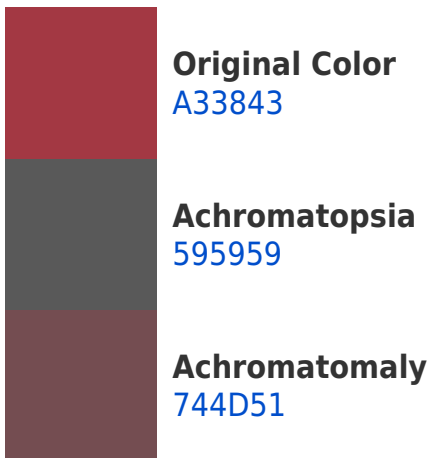

White Background

This preview shows how the Hex color A33843 looks on a white background.

Color Contrast Check

Large Text (above 18pt) WCAG AA ✓ Pass

Any Text WCAG AA ✓ Pass

Large Text (above 18pt) WCAG AAA ✓ Pass

Hex A33843 Background

This preview shows how black text looks on a background with the Hex color A33843.

This preview shows how white text looks on a background with the Hex color A33843.

Color Blindness Simulation

Color vision deficiency is a very complex topic, and I could not describe the different causes any better than Wikipedia does, so if you want to learn more, you should check out their [article about color blindness](#).

Dichromacy

Trichromacy

Monochromacy

CSS Examples

Text

The CSS property to change the color of the text to Hex A33843 is called "color". The color property can be set on classes, ids or directly on the HTML element.