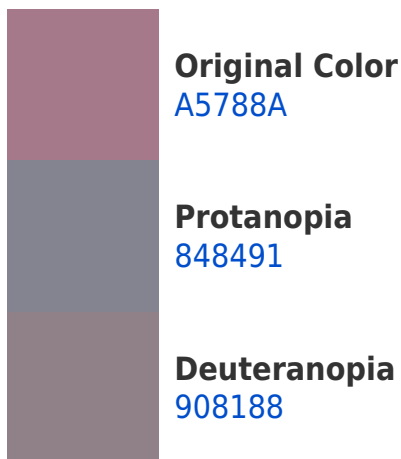

White Background

This preview shows how the Hex color A5788A looks on a white background.

Color Contrast Check

Large Text (above 18pt) WCAG AA ✓ Pass

Any Text WCAG AA × Fail

Large Text (above 18pt) WCAG AAA × Fail

Hex A5788A Background

This preview shows how black text looks on a background with the Hex color A5788A.

This preview shows how white text looks on a background with the Hex color A5788A.

Color Blindness Simulation

Dichromacy

Tritanopia
A47983

Trichromacy

Original Color
A5788A

Protanomaly
90808E

Deuteranomaly
987E89

Tritanomaly
A47986

Monochromacy

Original Color
A5788A

Achromatopsia
888888

Achromatomaly
938289

CSS Examples

Text

The CSS property to change the color of the text to Hex A5788A is called "color". The color property can be set on classes, ids or directly on the HTML element.