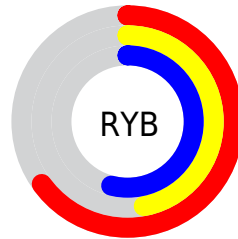

Conversions

Conversions Part 2

Format	Color
RYB	165, 120, 138
Decimal	10844298
CIELab	55.35, 20.43, -2.83
CIELCh	55, 20.622, 352.117
Yxy	23.2673, 0.3474, 0.3013
Android (android.graphics.Color)	4289034378 (0xFFA5788A)
YUV	135.5070, 1.2290, 25.8654
Hunter-Lab	48.2361, 14.8389, 0.4278

Details

The Hex color **A5788A** is a dark color, and the websafe version is hex **996666**. A complement of this color would be **78A593**, and the grayscale version is **878787**.

A 20% lighter version of the original color is **DDADBF**, and **704758** is the 20% darker color. If you saturate the color by 10%, you get **A56780**, and if you desaturate by 10%, it is **A58994**.

Distribution

Red (65%)

Green (47%)

Blue (54%)

Red (65%)

Yellow (47%)

Blue (54%)

Cyan (0%)

Magenta (27%)

Yellow (16%)

Black (35%)

Cyan (35%)

Magenta (53%)

Yellow (46%)

Brightness & Saturation Gradients

These gradients show how the Hex color A5788A changes by changing the brightness by 10 percent. The first figure shows a shift by +10% for each color and the second figure -10%.