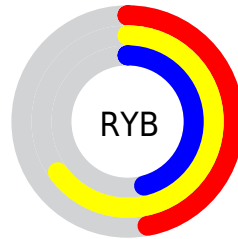

Conversions

Conversions Part 2

Format	Color
RYB	119, 165, 118
Decimal	10855542
CIELab	66.41, -7.16, 24.07
CIELCh	66, 25.116, 106.564
Yxy	35.8583, 0.3551, 0.3971
Android (android.graphics.Color)	4289045622 (0xFFA5A476)
YUV	159.0550, -20.2401, 5.2138
Hunter-Lab	59.8818, -9.2187, 19.7673

Details

The Hex color **A5A476** is a light color, and the websafe version is hex **999966**. A complement of this color would be **7677A5**, and the grayscale version is **9F9F9F**.

A 20% lighter version of the original color is **DDDBAA**, and **707045** is the 20% darker color. If you saturate the color by 10%, you get **A5A466**, and if you desaturate by 10%, it is **A5A486**.

Distribution

Red (65%)

Green (64%)

Blue (46%)

Red (47%)

Yellow (65%)

Blue (46%)

Cyan (0%)

Magenta (1%)

Yellow (28%)

Black (35%)

Cyan (35%)

Magenta (36%)

Yellow (54%)

Brightness & Saturation Gradients

These gradients show how the Hex color A5A476 changes by changing the brightness by 10 percent. The first figure shows a shift by +10% for each color and the second figure -10%.