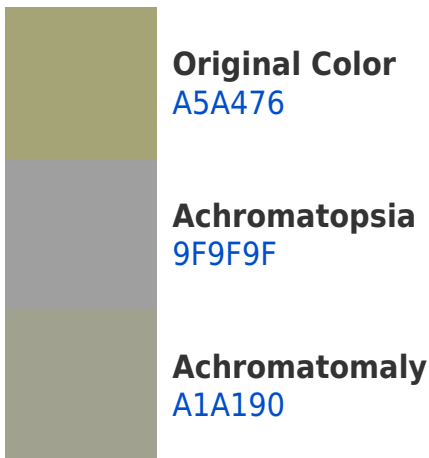

White Background

This preview shows how the Hex color A5A476 looks on a white background.

Color Contrast Check

Large Text (above 18pt) WCAG AA × Fail

Any Text WCAG AA × Fail

Large Text (above 18pt) WCAG AAA × Fail

Hex A5A476 Background

This preview shows how black text looks on a background with the Hex color A5A476.

This preview shows how white text looks on a background with the Hex color A5A476.

Color Blindness Simulation

Dichromacy

Original Color
A5A476

Protanopia
AEA175

Deuteranopia
BF9B78

Tritanopia
AB9DAA

Trichromacy

Monochromacy

CSS Examples

Text

The CSS property to change the color of the text to Hex A5A476 is called "color". The color property can be set on classes, ids or directly on the HTML element.

This example shows how text in the color #A5A476 looks like.