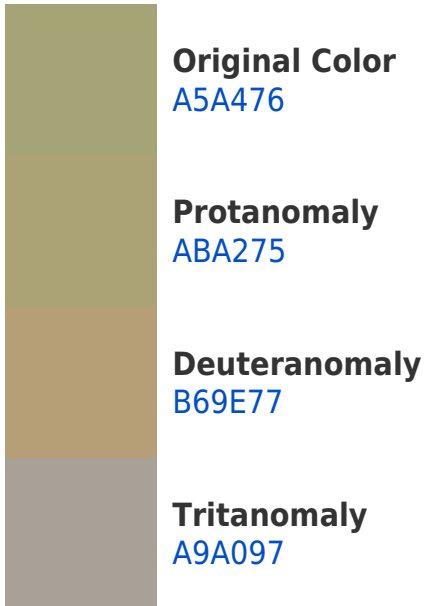

Hex A5A476 Background

This preview shows how black text looks on a background with the Hex color A5A476.

This preview shows how white text looks on a background with the Hex color A5A476.

Color Blindness Simulation

Color vision deficiency is a very complex topic, and I could not describe the different causes any better than Wikipedia does, so if you want to learn more, you should check out their [article about color blindness](#).

Dichromacy

Original Color
A5A476

Protanopia
AEA175

Deuteranopia
BF9B78

Tritanopia
AB9DAA

Trichromacy

Monochromacy

CSS Examples

Text

The CSS property to change the color of the text to Hex A5A476 is called "color". The color property can be set on classes, ids or directly on the HTML element.

This example shows how text in the color #A5A476 looks like.