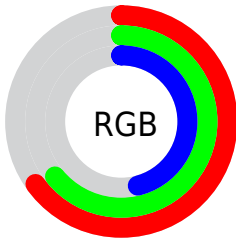

Distribution

Red (65%)

Green (64%)

Blue (46%)