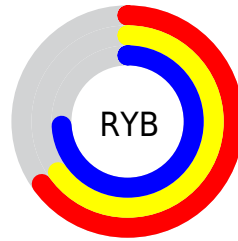

## Conversions Part 2

| Format                              | Color  |
|-------------------------------------|--|
| <a href="#">RYB</a>                 | <a href="#">165, 165, 189</a>                                |
| Decimal                             | <a href="#">10855869</a>                                     |
| CIELab                              | <a href="#">68.45, 4.85, -12.30</a>                          |
| CIELCh                              | <a href="#">68, 13.219, 291.515</a>                          |
| Yxy                                 | <a href="#">38.5837, 0.2928, 0.2961</a>                      |
| Android<br>(android.graphics.Color) | <a href="#">4289045949</a><br>( <a href="#">0xFFA5A5BD</a> ) |
| YUV                                 | <a href="#">167.7360, 10.4832, -2.3995</a>                   |
| Hunter-Lab                          | <a href="#">62.1158, 0.9492, -7.6618</a>                     |

# Details

The Hex color **A5A5BD** is a light color, and the websafe version is hex **999999**. A complement of this color would be **BDBDA5**, and the grayscale version is **A8A8A8**.

A 20% lighter version of the original color is **DCDCF5**, and **717188** is the 20% darker color. If you saturate the color by 10%, you get **9292BD**, and if you desaturate by 10%, it is **B8B8BD**.

# Distribution

Red (65%)

Green (65%)

Blue (74%)

Red (65%)

Yellow (65%)

Blue (74%)

Cyan (13%)