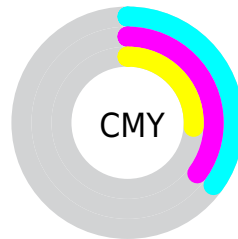

# Details

The Hex color **A5A5BD** is a light color, and the websafe version is hex **999999**. A complement of this color would be **BDBDA5**, and the grayscale version is **A8A8A8**.

A 20% lighter version of the original color is **DCDCF5**, and **717188** is the 20% darker color. If you saturate the color by 10%, you get **9292BD**, and if you desaturate by 10%, it is **B8B8BD**.

# Distribution

Red (65%)

Green (65%)

Blue (74%)

Red (65%)

Yellow (65%)

Blue (74%)

Cyan (13%)

Magenta (13%)

Yellow (0%)

Black (26%)

Cyan (35%)

Magenta (35%)

Yellow (26%)

# Brightness & Saturation Gradients

These gradients show how the Hex color A5A5BD changes by changing the brightness by 10 percent. The first figure shows a shift by +10% for each color and the second figure -10%.