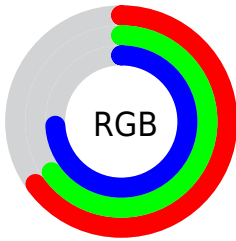

Distribution

Red (65%)

Green (65%)

Blue (74%)