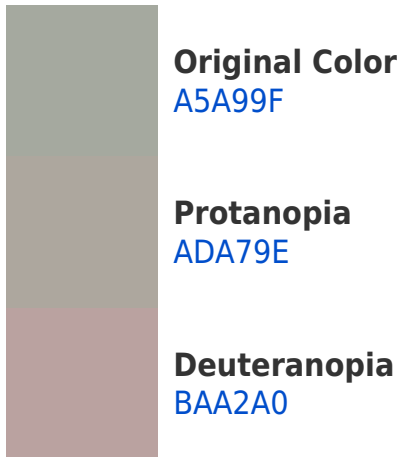

A5A99F

9BAAAD

AAA6B0

B3A5A2

Rectangle

The Rectangle color scheme consists of four colors that form a rectangle on the color wheel.

A5A99F

9DABA6

3B0094

080014

Previews

White Background

This preview shows how the Hex color A5A99F looks on a white background.

Color Contrast Check

Large Text (above 18pt) WCAG AA × Fail

Any Text WCAG AA × Fail

If you want to check with other color combinations, try the [Color Contrast Checker](#).

Hex A5A99F Background

This preview shows how black text looks on a background with the Hex color A5A99F.

This preview shows how white text looks on a background with the Hex color A5A99F.

Dichromacy

Tritanopia
A8A6B3

Trichromacy

Original Color
A5A99F

Protanomaly
AAA89E

Deuteranomaly
B2A5A0

Tritanomaly
A7A7AC

Monochromacy