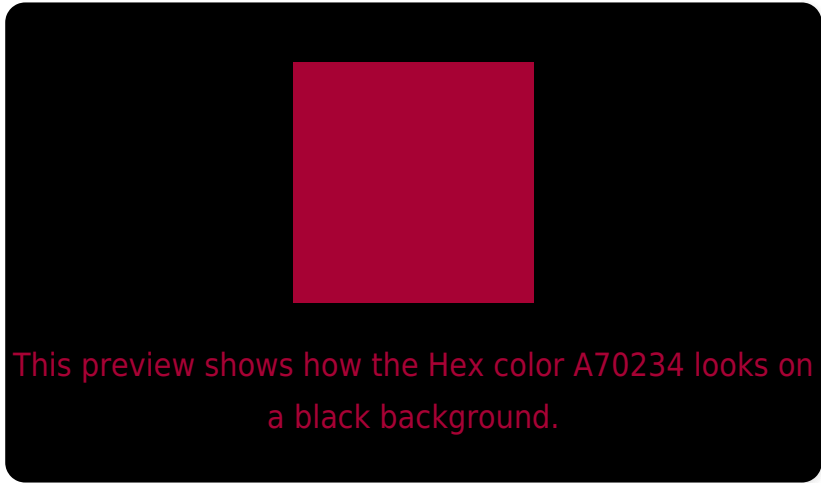

Black Background

Color Contrast Check

Large Text (above 18pt) WCAG AA × Fail

Any Text WCAG AA × Fail

Large Text (above 18pt) WCAG AAA × Fail

Any Text WCAG AAA × Fail

If you want to check with other color combinations, try the [Color Contrast Checker](#).