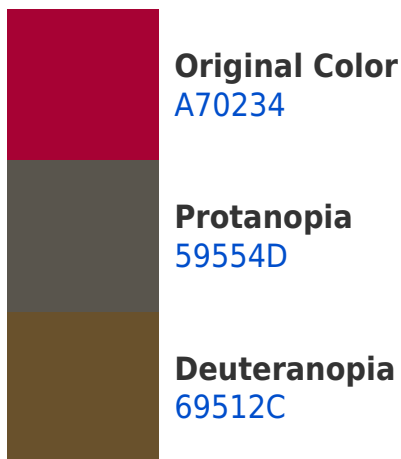

## White Background

This preview shows how the Hex color A70234 looks on a white background.

## Hex A70234 Background

This preview shows how black text looks on a background with the Hex color A70234.

This preview shows how white text looks on a background with the Hex color A70234.

# Trichromacy

**Original Color**  
A70234

**Protanomaly**  
753744

**Deuteranomaly**  
80342F

**Tritanomaly**  
A60E1E

# Monochromacy

**Original Color**  
A70234

**Achromatopsia**  
393939

**Achromatomaly**  
612537