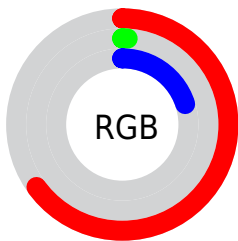

Distribution

- Red (65%)
- Green (1%)
- Blue (20%)