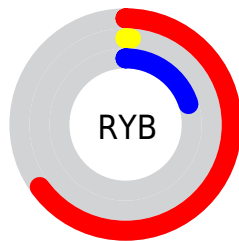

## Conversions Part 2

| Format                              | Color   |
|-------------------------------------|---|
| <a href="#">RYB</a>                 | <a href="#">167, 2, 52</a>                    |
| Decimal                             | <a href="#">10945076</a>                      |
| CIELab                              | <a href="#">35.02, 59.46, 21.38</a>           |
| CIElCh                              | <a href="#">35, 63.188, 19.777</a>            |
| Yxy                                 | <a href="#">8.5068, 0.5697,<br/>0.2923</a>    |
| Android<br>(android.graphics.Color) | <a href="#">4289135156<br/>(0xFFA70234)</a>   |
| YUV                                 | <a href="#">57.0350, -2.4823,<br/>96.4393</a> |
| Hunter-Lab                          | <a href="#">29.1665, 50.4160,<br/>12.2506</a> |

# Details

The Hex color **A70234** is a dark color, and the websafe version is hex **990033**. A complement of this color would be **02A775**, and the grayscale version is **393939**.

A 20% lighter version of the original color is **E54E62**, and **6B0008** is the 20% darker color. If you saturate the color by 10%, you get **A70033**, and if you desaturate by 10%, it is **A71340**.

# Distribution

- Red (65%)
- Green (1%)
- Blue (20%)

- Red (65%)
- Yellow (1%)
- Blue (20%)

- Cyan (0%)
- Magenta (99%)
- Yellow (69%)
- Black (35%)

- Cyan (35%)
- Magenta (99%)
- Yellow (80%)