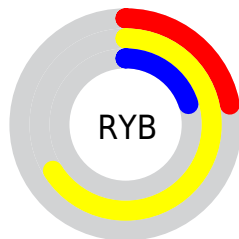

## Conversions Part 2

Format	Color
<a href="#">RYB</a>	<a href="#">55, 168, 52</a>
Decimal	<a href="#">11052340</a>
CIELab	<a href="#">66.12, -12.70, 56.10</a>
CIELCh	<a href="#">66, 57.519, 102.759</a>
Yxy	<a href="#">35.4830, 0.4073, 0.4781</a>
Android (android.graphics.Color)	<a href="#">4289242420 (0xFFA8A534)</a>
YUV	<a href="#">153.0150, -49.8004, 13.1418</a>
Hunter-Lab	<a href="#">59.5676, -13.6761, 33.2322</a>

# Details

The Hex color **A8A534** is a dark color, and the websafe version is hex **999933**. A complement of this color would be **3437A8**, and the grayscale version is **999999**.

A 20% lighter version of the original color is **E2DC69**, and **717100** is the 20% darker color. If you saturate the color by 10%, you get **A8A523**, and if you desaturate by 10%, it is **A8A545**.

# Distribution

- Red (66%)
- Green (65%)
- Blue (20%)

- Red (22%)
- Yellow (66%)
- Blue (20%)

- Cyan (0%)
- Magenta (2%)
- Yellow (69%)
- Black (34%)

- Cyan (34%)
- Magenta (35%)
- Yellow (80%)