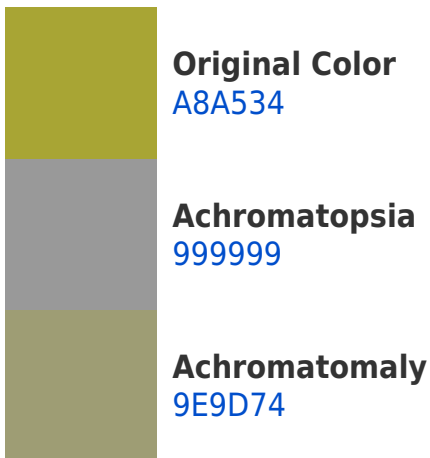

## Hex A8A534 Background

This preview shows how black text looks on a background with the Hex color A8A534.

This preview shows how white text looks on a background with the Hex color A8A534.

## Dichromacy

**Tritanopia**  
B29AA6

# Trichromacy

# Monochromacy