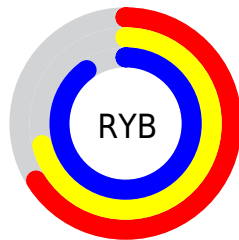

## Conversions Part 2

| Format                              | Color  |
|-------------------------------------|--|
| <a href="#">RYB</a>                 | <a href="#">169, 182, 230</a>                                |
| Decimal                             | <a href="#">11123430</a>                                     |
| CIELab                              | <a href="#">75.62, 3.84, -23.88</a>                          |
| CIELCh                              | <a href="#">76, 24.184, 279.128</a>                          |
| Yxy                                 | <a href="#">49.2660, 0.2688, 0.2748</a>                      |
| Android<br>(android.graphics.Color) | <a href="#">4289313510</a><br>( <a href="#">0xFFA9BAE6</a> ) |
| YUV                                 | <a href="#">185.9330, 21.7250, -14.8502</a>                  |
| Hunter-Lab                          | <a href="#">70.1897, -0.2441, -19.9912</a>                   |

# Details

The Hex color **A9BAE6** is a light color, and the websafe version is hex **CCCCFF**. A complement of this color would be **E6D5A9**, and the grayscale version is **BABABA**.

A 20% lighter version of the original color is **E1F2FF**, and **7485AE** is the 20% darker color. If you saturate the color by 10%, you get **92A9E6**, and if you desaturate by 10%, it is **C0CBE6**.

# Distribution

- Red (66%)
- Green (73%)
- Blue (90%)

- Red (66%)
- Yellow (71%)
- Blue (90%)

- Cyan (27%)
- Magenta (19%)
- Yellow (0%)
- Black (10%)

- Cyan (34%)
- Magenta (27%)
- Yellow (10%)