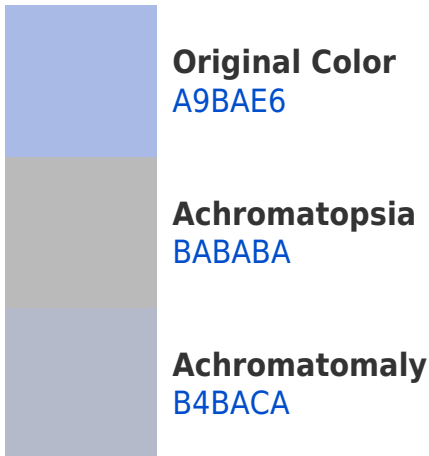

Monochromacy