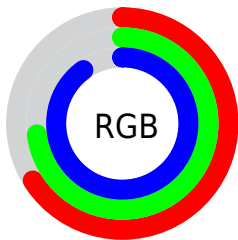

## Conversions Part 2

| Format                              | Color  |
|-------------------------------------|--|
| <a href="#">RYB</a>                 | <a href="#">169, 182, 230</a>                                |
| Decimal                             | <a href="#">11123430</a>                                     |
| CIELab                              | <a href="#">75.62, 3.84, -23.88</a>                          |
| CIELCh                              | <a href="#">76, 24.184, 279.128</a>                          |
| Yxy                                 | <a href="#">49.2660, 0.2688, 0.2748</a>                      |
| Android<br>(android.graphics.Color) | <a href="#">4289313510</a><br>( <a href="#">0xFFA9BAE6</a> ) |
| YUV                                 | <a href="#">185.9330, 21.7250, -14.8502</a>                  |
| Hunter-Lab                          | <a href="#">70.1897, -0.2441, -19.9912</a>                   |

# Details

The Hex color **A9BAE6** is a light color, and the websafe version is hex **CCCCFF**. A complement of this color would be **E6D5A9**, and the grayscale version is **BABABA**.

A 20% lighter version of the original color is **E1F2FF**, and **7485AE** is the 20% darker color. If you saturate the color by 10%, you get **92A9E6**, and if you desaturate by 10%, it is **C0CBE6**.

# Distribution

- Red (66%)
- Green (73%)
- Blue (90%)

- Red (66%)
- Yellow (71%)
- Blue (90%)

- Cyan (27%)
- Magenta (19%)
- Yellow (0%)
- Black (10%)

- Cyan (34%)
- Magenta (27%)
- Yellow (10%)