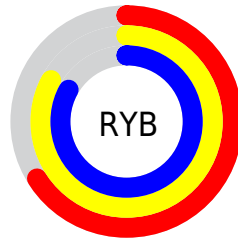

## Conversions Part 2

| Format                              | Color                           |
|-------------------------------------|---------------------------------|
| <b>RYB</b>                          | 169, 211, 211                   |
| Decimal                             | 11129769                        |
| CIELab                              | 80.68, -21.83, 16.35            |
| CIELCh                              | 81, 27.276, 143.171             |
| Yxy                                 | 57.8881, 0.3102,<br>0.3835      |
| Android<br>(android.graphics.Color) | 4289319849<br>(0xFFA9D3A9)      |
| YUV                                 | 193.6540, -12.1544,<br>-21.6216 |
| Hunter-Lab                          | 76.0842, -23.3088,<br>17.2240   |

# Details

The Hex color **A9D3A9** is a light color, and the websafe version is hex **99CC99**. A complement of this color would be **D3A9D3**, and the grayscale version is **C2C2C2**.

A 20% lighter version of the original color is **E1FFE0**, and **749C75** is the 20% darker color. If you saturate the color by 10%, you get **94D394**, and if you desaturate by 10%, it is **BED3BE**.

# Distribution

- Red (66%)
- Green (83%)
- Blue (66%)

- Red (66%)
- Yellow (83%)
- Blue (83%)

- Cyan (20%)
- Magenta (0%)
- Yellow (20%)
- Black (17%)

- Cyan (34%)
- Magenta (17%)
- Yellow (34%)