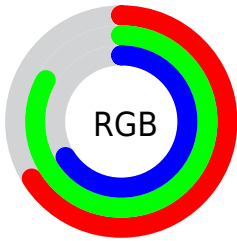

Distribution

- Red (66%)
- Green (83%)
- Blue (66%)