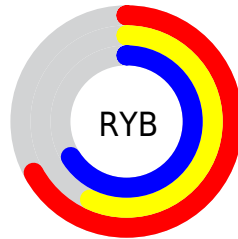

## Conversions Part 2

<b>Format</b>	<b>Color</b>
<a href="#">RYB</a>	<a href="#">171, 145, 169</a>
Decimal	<a href="#">11243945</a>
CIELab	<a href="#">63.16, 14.03, -8.97</a>
CIELCh	<a href="#">63, 16.654, 327.423</a>
Yxy	<a href="#">31.7733, 0.3164, 0.2949</a>
Android (android.graphics.Color)	<a href="#">4289434025 (0xFFAB91A9)</a>
YUV	<a href="#">155.5100, 6.6506, 13.5847</a>
Hunter-Lab	<a href="#">56.3678, 9.2820, -4.5860</a>

# Details

The Hex color **AB91A9** is a light color, and the websafe version is hex **999999**. A complement of this color would be **91AB93**, and the grayscale version is **9B9B9B**.

A 20% lighter version of the original color is **E2C7E0**, and **775E75** is the 20% darker color. If you saturate the color by 10%, you get **AB80A8**, and if you desaturate by 10%, it is **ABA2AA**.

# Distribution

- Red (67%)
- Green (57%)
- Blue (66%)

- Red (67%)
- Yellow (57%)
- Blue (66%)

- Cyan (0%)
- Magenta (15%)
- Yellow (1%)
- Black (33%)

- Cyan (33%)
- Magenta (43%)
- Yellow (34%)