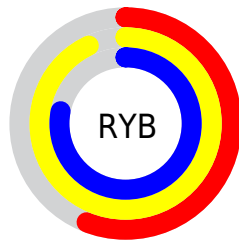

## Conversions Part 2

| Format                              | Color  |
|-------------------------------------|--|
| <a href="#">RYB</a>                 | <a href="#">142, 237, 198</a>                |
| Decimal                             | <a href="#">11922830</a>                     |
| CIELab                              | <a href="#">88.13, -34.17, 40.36</a>         |
| CIElCh                              | <a href="#">88, 52.882, 130.254</a>          |
| Yxy                                 | <a href="#">72.3451, 0.3321, 0.4431</a>      |
| Android<br>(android.graphics.Color) | <a href="#">4290112910<br/>(0xFFB5ED8E)</a>  |
| YUV                                 | <a href="#">209.4260, -33.2410, -24.9296</a> |
| Hunter-Lab                          | <a href="#">85.0559, -35.0550, 33.9585</a>   |

# Details

The Hex color **B5ED8E** is a light color, and the websafe version is hex **CCFF99**. A complement of this color would be **C68EED**, and the grayscale version is **D2D2D2**.

A 20% lighter version of the original color is **EEFFC5**, and **7EB55A** is the 20% darker color. If you saturate the color by 10%, you get **A7ED76**, and if you desaturate by 10%, it is **C3EDA6**.

# Distribution

- Red (71%)
- Green (93%)
- Blue (56%)

- Red (56%)
- Yellow (93%)
- Blue (78%)

- Cyan (24%)
- Magenta (0%)
- Yellow (40%)
- Black (7%)

- Cyan (29%)
- Magenta (7%)
- Yellow (44%)