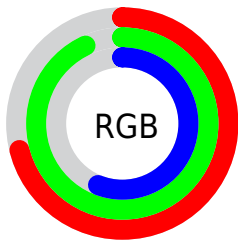

Distribution

- Red (71%)
- Green (93%)
- Blue (56%)