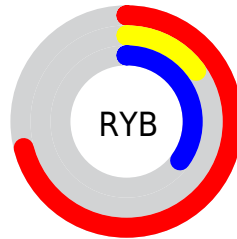

Conversions

Conversions Part 2

Format	Color
R_{YB}	182, 39, 90
Decimal	11937626
CIE _{Lab}	41.43, 58.82, 6.26
CIE _{LCh}	41, 59.148, 6.072
Yxy	12.1343, 0.4874, 0.2705
Android (android.graphics.Color)	4290127706 (0xFFB6275A)
YUV	87.5710, 1.1975, 82.8142
Hunter-Lab	34.8343, 51.0684, 5.8950

Details

The Hex color **B6275A** is a dark color, and the websafe version is hex **CC3366**. A complement of this color would be **27B683**, and the grayscale version is **585858**.

A 20% lighter version of the original color is **F3638C**, and **7B002D** is the 20% darker color. If you saturate the color by 10%, you get **B6154E**, and if you desaturate by 10%, it is **B63966**.

Distribution

- Red (71%)
- Green (15%)
- Blue (35%)

- Red (71%)
- Yellow (15%)
- Blue (35%)

- Cyan (0%)
- Magenta (79%)
- Yellow (51%)
- Black (29%)

- Cyan (29%)
- Magenta (85%)
- Yellow (65%)

Brightness & Saturation Gradients

These gradients show how the Hex color B6275A changes by changing the brightness by 10 percent. The first figure shows a shift by +10% for each color and the second figure -10%.

Similar to the brightness gradients but the following saturation gradients show a change of the Hex color B6275A by changing the saturation by 10% instead.