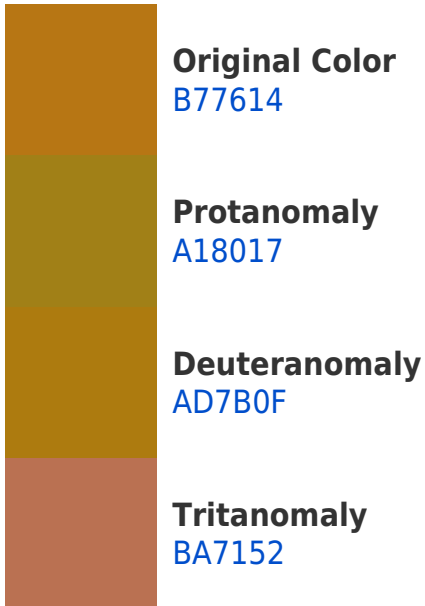

## White Background

This preview shows how the Hex color B77614 looks on a white background.

## Hex B77614 Background

This preview shows how black text looks on a background with the Hex color B77614.

This preview shows how white text looks on a background with the Hex color B77614.

## Dichromacy

**Original Color**  
B77614

**Protanopia**  
958518

**Deuteranopia**  
A77E0C

**Tritanopia**  
BC6E76

# Trichromacy