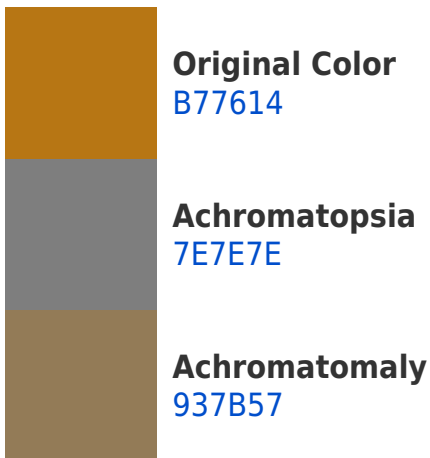

Monochromacy