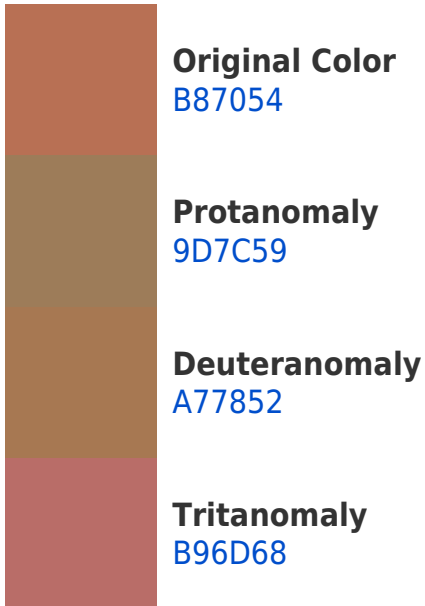

## White Background

This preview shows how the Hex color B87054 looks on a white background.

## Hex B87054 Background

This preview shows how black text looks on a background with the Hex color B87054.

This preview shows how white text looks on a background with the Hex color B87054.

## Dichromacy

**Tritanopia**  
BA6C74

# Trichromacy