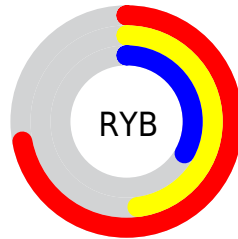

## Conversions Part 2

| Format                              | Color  |
|-------------------------------------|--|
| <a href="#">RYB</a>                 | <a href="#">184, 123, 84</a>                                 |
| Decimal                             | <a href="#">12087380</a>                                     |
| CIELab                              | <a href="#">54.47, 25.59, 27.56</a>                          |
| CIElCh                              | <a href="#">54, 37.609, 47.114</a>                           |
| Yxy                                 | <a href="#">22.4188, 0.4463, 0.3683</a>                      |
| Android<br>(android.graphics.Color) | <a href="#">4290277460</a><br>( <a href="#">0xFFB87054</a> ) |
| YUV                                 | <a href="#">130.3360, -22.8436, 47.0633</a>                  |
| Hunter-Lab                          | <a href="#">47.3485, 19.5371, 19.0151</a>                    |

# Details

The Hex color **B87054** is a dark color, and the websafe version is hex **996633**. A complement of this color would be **549CB8**, and the grayscale version is **838383**.

A 20% lighter version of the original color is **F3A486**, and **7F3F26** is the 20% darker color. If you saturate the color by 10%, you get **B86342**, and if you desaturate by 10%, it is **B87D66**.

# Distribution

- Red (72%)
- Green (44%)
- Blue (33%)

- Red (72%)
- Yellow (48%)
- Blue (33%)

- Cyan (0%)
- Magenta (39%)
- Yellow (54%)
- Black (28%)

- Cyan (28%)
- Magenta (56%)
- Yellow (67%)