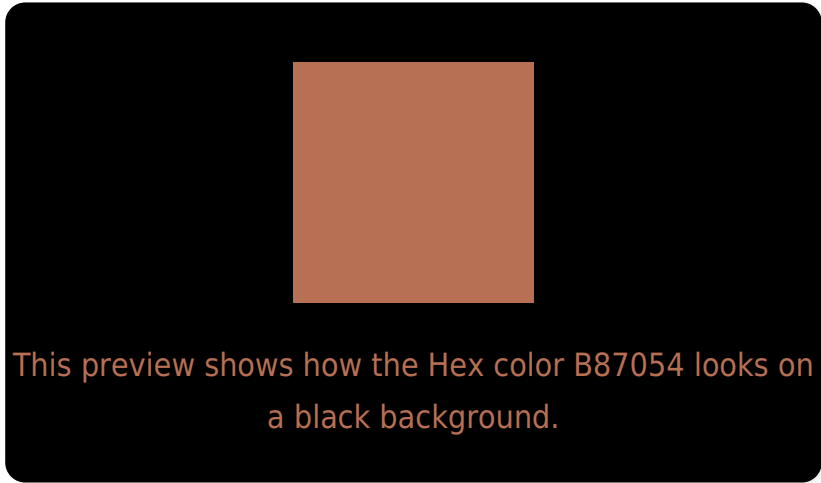

## White Background

This preview shows how the Hex color B87054 looks on a white background.

# Black Background