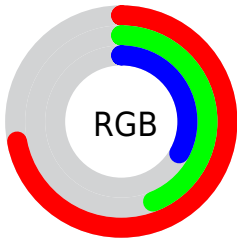

Distribution

- Red (72%)
- Green (44%)
- Blue (33%)