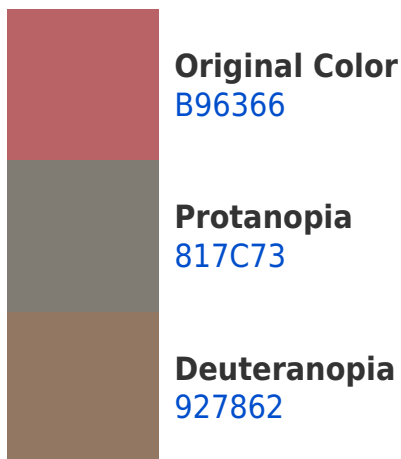

Similar to the brightness gradients but the following saturation gradients show a change of the Hex color B96366 by changing the saturation by 10% instead.

 B96366

 B96366

FFFFFF

 9C4A4E

 F49799

 803137

 FFB3B4

9C0005

1C0001

Previews

White Background

This preview shows how the Hex color B96366 looks on a white background.

Color Contrast Check

Large Text (above 18pt) WCAG AA ✓ Pass

Any Text WCAG AA × Fail

If you want to check with other color combinations, try the [Color Contrast Checker](#).

Hex B96366 Background

This preview shows how black text looks on a background with the Hex color B96366.

This preview shows how white text looks on a background with the Hex color B96366.

Dichromacy

Tritanopia
B9626A

Trichromacy

Original Color
B96366

Protanomaly
95736E

Deuteranomaly
A07063

Tritanomaly
B96269

Monochromacy