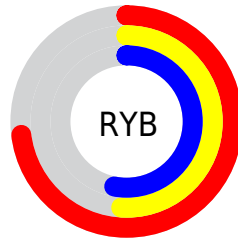

## Conversions Part 2

Format	Color
<a href="#">RYB</a>	<a href="#">185, 129, 134</a>
Decimal	<a href="#">12157318</a>
CIELab	<a href="#">59.65, 22.34, 6.01</a>
CIELCh	<a href="#">60, 23.137, 15.063</a>
Yxy	<a href="#">27.7360, 0.3735, 0.3221</a>
Android (android.graphics.Color)	<a href="#">4290347398</a> (0xFFB98186)
YUV	<a href="#">146.3140, -6.0708, 33.9276</a>
Hunter-Lab	<a href="#">52.6650, 16.8407, 7.3553</a>

# Details

The Hex color **B98186** is a light color, and the websafe version is hex **CC9999**. A complement of this color would be **81B9B4**, and the grayscale version is **929292**.

A 20% lighter version of the original color is **F2B6BB**, and **834F55** is the 20% darker color. If you saturate the color by 10%, you get **B96E75**, and if you desaturate by 10%, it is **B99397**.

# Distribution

Red (73%)

Green (51%)

Blue (53%)

Red (73%)

Yellow (51%)

Blue (53%)

Cyan (0%)