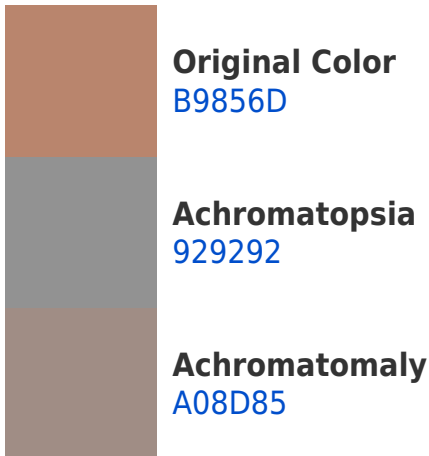

006A9C

00131C

Previews

White Background

This preview shows how the Hex color B9856D looks on a white background.

Color Contrast Check

Large Text (above 18pt) WCAG AA ✓ Pass

Any Text WCAG AA × Fail

If you want to check with other color combinations, try the [Color Contrast Checker](#).

Hex B9856D Background

This preview shows how black text looks on a background with the Hex color B9856D.

This preview shows how white text looks on a background with the Hex color B9856D.

Dichromacy

Original Color
B9856D

Protanopia
9A9172

Deuteranopia
AB8B6C

Tritanopia
BC818B

Trichromacy

Monochromacy

CSS Examples

Text

The CSS property to change the color of the text to Hex B9856D is called "color". The color property can be set on classes, ids or directly on the HTML element.

This example shows how text in the color #B9856D looks like.