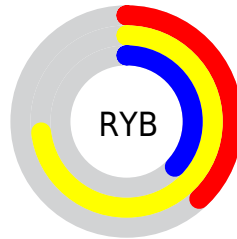

## Conversions Part 2

Format	Color
<a href="#">RYB</a>	<a href="#">96, 187, 94</a>
Decimal	<a href="#">12302686</a>
CIELab	<a href="#">73.59, -11.90, 45.97</a>
CIELCh	<a href="#">74, 47.491, 104.517</a>
Yxy	<a href="#">46.0709, 0.3858, 0.4459</a>
Android (android.graphics.Color)	<a href="#">4290492766</a> ( <a href="#">0xFFBBB95E</a> )
YUV	<a href="#">175.2240, -40.0434, 10.3276</a>
Hunter-Lab	<a href="#">67.8755, -13.9503, 32.3302</a>

# Details

The Hex color **BBB95E** is a light color, and the websafe version is hex **CCCC66**. A complement of this color would be **5E60BB**, and the grayscale version is **B0B0B0**.

A 20% lighter version of the original color is **F5F193**, and **84842B** is the 20% darker color. If you saturate the color by 10%, you get **BBB94B**, and if you desaturate by 10%, it is **BBB971**.

# Distribution

- Red (73%)
- Green (73%)
- Blue (37%)

- Red (38%)
- Yellow (73%)
- Blue (37%)

- Cyan (0%)
- Magenta (1%)
- Yellow (50%)
- Black (27%)

- Cyan (27%)
- Magenta (27%)
- Yellow (63%)