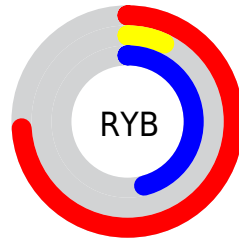

## Conversions Part 2

<b>Format</b>	<b>Color</b>
<b>R<sub>YB</sub></b>	189, 17, 118
Decimal	12390774
CIE <sub>Lab</sub>	42.04, 67.84, -10.24
CIE <sub>LCh</sub>	42, 68.605, 351.420
Yxy	12.5277, 0.4426, 0.2267
Android (android.graphics.Color)	4290580854 (0xFFBD1176)
YUV	79.9420, 18.7626, 95.6439
Hunter-Lab	35.3945, 61.3986, -5.8259

# Details

The Hex color **BD1176** is a dark color, and the websafe version is hex **990066**. A complement of this color would be **11BD58**, and the grayscale version is **505050**.

A 20% lighter version of the original color is **FA5AAA**, and **820046** is the 20% darker color. If you saturate the color by 10%, you get **BD006F**, and if you desaturate by 10%, it is **BD247E**.

# Distribution

- Red (74%)
- Green (7%)
- Blue (46%)

- Red (74%)
- Yellow (7%)
- Blue (46%)

- Cyan (0%)
- Magenta (91%)
- Yellow (38%)
- Black (26%)

- Cyan (26%)
- Magenta (93%)
- Yellow (54%)