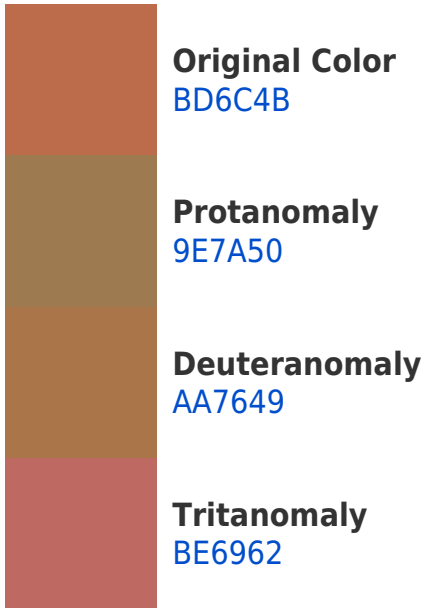

00709E

00161F

Previews

White Background

This preview shows how the Hex color BD6C4B looks on a white background.

Color Contrast Check

Large Text (above 18pt) WCAG AA ✓ Pass

Any Text WCAG AA ✗ Fail

If you want to check with other color combinations, try the [Color Contrast Checker](#).

Hex BD6C4B Background

This preview shows how black text looks on a background with the Hex color BD6C4B.

This preview shows how white text looks on a background with the Hex color BD6C4B.

Dichromacy

Original Color
BD6C4B

Protanopia
8D8253

Deuteranopia
9F7C48

Tritanopia
BF676F

Trichromacy

Monochromacy

CSS Examples

Text

The CSS property to change the color of the text to Hex BD6C4B is called "color". The color property can be set on classes, ids or directly on the HTML element.

This example shows how text in the color #BD6C4B looks like.