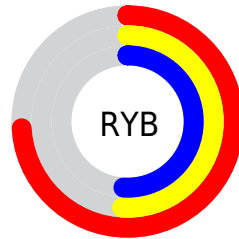

## Conversions Part 2

Format	Color
<a href="#">RYB</a>	<a href="#">189, 131, 131</a>
Decimal	<a href="#">12419971</a>
CIELab	<a href="#">60.51, 22.36, 9.02</a>
CIElCh	<a href="#">61, 24.105, 21.965</a>
Yxy	<a href="#">28.6901, 0.3809, 0.3292</a>
Android (android.graphics.Color)	<a href="#">4290610051 (0xFFBD8383)</a>
YUV	<a href="#">148.3420, -8.5496, 35.6571</a>
Hunter-Lab	<a href="#">53.5631, 16.9017, 9.5327</a>

# Details

The Hex color **BD8383** is a light color, and the websafe version is hex **CC9999**. A complement of this color would be **83BDBD**, and the grayscale version is **949494**.

A 20% lighter version of the original color is **F6B8B8**, and **865152** is the 20% darker color. If you saturate the color by 10%, you get **BD7070**, and if you desaturate by 10%, it is **BD9696**.

# Distribution

Red (74%)

Green (51%)

Blue (51%)

Red (74%)

Yellow (51%)

Blue (51%)

Cyan (0%)