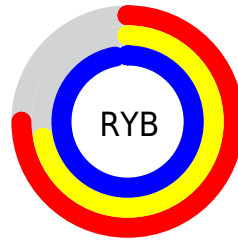

## Conversions Part 2

| <b>Format</b>                       | <b>Color</b>                                   |
|-------------------------------------|--|
| <a href="#">RYB</a>                 | <a href="#">191, 183, 247</a>                  |
| Decimal                             | <a href="#">12564471</a>                       |
| CIELab                              | <a href="#">77.08, 15.99, -30.67</a>           |
| CIELCh                              | <a href="#">77, 34.590, 297.533</a>            |
| Yxy                                 | <a href="#">51.6587, 0.2734,<br/>0.2558</a>    |
| Android<br>(android.graphics.Color) | <a href="#">4290754551<br/>(0xFFBFB7F7)</a>    |
| YUV                                 | <a href="#">192.6880, 26.7758,<br/>-1.4804</a> |
| Hunter-Lab                          | <a href="#">71.8740, 11.3298,<br/>-28.1022</a> |

# Details

The Hex color **BFB7F7** is a light color, and the websafe version is hex **CCCCFF**. A complement of this color would be **EFF7B7**, and the grayscale version is **C0C0C0**.

A 20% lighter version of the original color is **F8EFFF**, and **8882BE** is the 20% darker color. If you saturate the color by 10%, you get **A99EF7**, and if you desaturate by 10%, it is **D5D0F7**.

# Distribution

Red (75%)

Green (72%)

Blue (97%)

Red (75%)

Yellow (72%)

Blue (97%)

Cyan (23%)