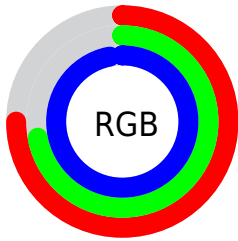

## Conversions Part 1

| Format      | Color                              |
|-------------|------------------------------------|
| Hex         | <b>BFB7F7</b>                      |
| RGB         | <b>191, 183, 247</b>               |
| RGB Percent | <b>75%, 72%, 97%</b>               |
| CMY         | <b>0.2510, 0.2824, 0.0314</b>      |
| CMYK        | <b>0.23, 0.26, 0.00, 0.03</b>      |
| HSL         | <b>248°, 80%, 84%</b>              |
| HSV         | <b>248°, 26%, 97%</b>              |
| XYZ         | <b>55.2078, 51.6587, 95.0571</b>   |
| YIQ         | <b>192.6880, -15.7760, 21.6000</b> |

## Conversions Part 2

| <b>Format</b>                       | <b>Color</b>                                   |
|-------------------------------------|--|
| <a href="#">RYB</a>                 | <a href="#">191, 183, 247</a>                  |
| Decimal                             | <a href="#">12564471</a>                       |
| CIELab                              | <a href="#">77.08, 15.99, -30.67</a>           |
| CIELCh                              | <a href="#">77, 34.590, 297.533</a>            |
| Yxy                                 | <a href="#">51.6587, 0.2734,<br/>0.2558</a>    |
| Android<br>(android.graphics.Color) | <a href="#">4290754551<br/>(0xFFBFB7F7)</a>    |
| YUV                                 | <a href="#">192.6880, 26.7758,<br/>-1.4804</a> |
| Hunter-Lab                          | <a href="#">71.8740, 11.3298,<br/>-28.1022</a> |

# Details

The Hex color **BFB7F7** is a light color, and the websafe version is hex **CCCCFF**. A complement of this color would be **EFF7B7**, and the grayscale version is **C0C0C0**.

A 20% lighter version of the original color is **F8EFFF**, and **8882BE** is the 20% darker color. If you saturate the color by 10%, you get **A99EF7**, and if you desaturate by 10%, it is **D5D0F7**.

# Distribution

Red (75%)

Green (72%)

Blue (97%)

Red (75%)

Yellow (72%)

Blue (97%)

Cyan (23%)