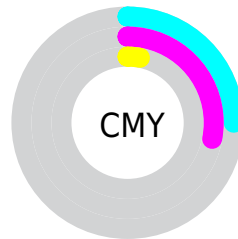

# Details

The Hex color **BFB7F7** is a light color, and the websafe version is hex **CCCCFF**. A complement of this color would be **EFF7B7**, and the grayscale version is **C0C0C0**.

A 20% lighter version of the original color is **F8EFFF**, and **8882BE** is the 20% darker color. If you saturate the color by 10%, you get **A99EF7**, and if you desaturate by 10%, it is **D5D0F7**.

# Distribution

Red (75%)

Green (72%)

Blue (97%)

Red (75%)

Yellow (72%)

Blue (97%)

Cyan (23%)

Magenta (26%)

Yellow (0%)

Black (3%)

Cyan (25%)

Magenta (28%)

Yellow (3%)