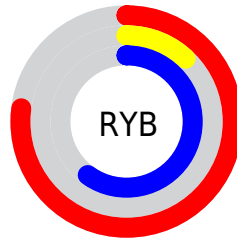

- Red (77%)
- Yellow (12%)
- Blue (60%)