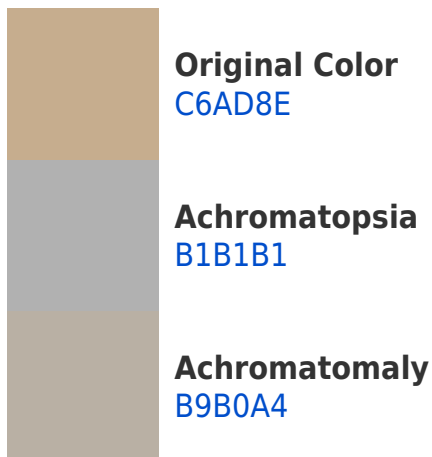

Any Text WCAG AAA ✓ Pass

If you want to check with other color combinations, try the [Color Contrast Checker](#).

Hex C6AD8E Background

This preview shows how black text looks on a background with the Hex color C6AD8E.

This preview shows how white text looks on a background with the Hex color C6AD8E.

Color Blindness Simulation

Color vision deficiency is a very complex topic, and I could not describe the different causes any better than Wikipedia does, so if you want to learn more, you should check out their [article about color blindness](#).

Dichromacy

Tritanopia
CAA8B5

Trichromacy

Monochromacy

CSS Examples

Text

The CSS property to change the color of the text to Hex C6AD8E is called "color". The color property can be set on classes, ids or directly on the HTML element.

This example shows how text in the color #C6AD8E looks like.

```
.text, #text, p{  
    color:#C6AD8E  
}
```

If you want to add a text shadow in that color use the text-shadow property, you can generate a text shadow directly with our [CSS Text Shadow Generator](#).