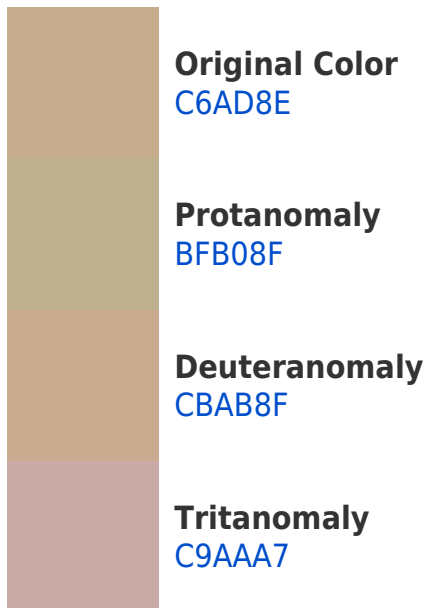

Any Text WCAG AAA × Fail

Black Background

This preview shows how the Hex color C6AD8E looks on a black background.

Color Contrast Check

Large Text (above 18pt) WCAG AA ✓ Pass

Any Text WCAG AA ✓ Pass

Large Text (above 18pt) WCAG AAA ✓ Pass

Any Text WCAG AAA ✓ Pass

If you want to check with other color combinations, try the [Color Contrast Checker](#).

Hex C6AD8E Background

This preview shows how black text looks on a background with the Hex color C6AD8E.

This preview shows how white text looks on a background with the Hex color C6AD8E.

Color Blindness Simulation

Color vision deficiency is a very complex topic, and I could not describe the different causes any better than Wikipedia does, so if you want to learn more, you should check out their [article about color blindness](#).

Dichromacy

Tritanopia
CAA8B5

Trichromacy

Monochromacy

CSS Examples

Text

The CSS property to change the color of the text to Hex C6AD8E is called "color". The color property can be set on classes, ids or directly on the HTML element.