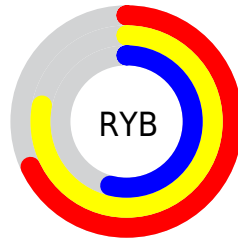

## Conversions Part 2

Format	Color
<a href="#">RYB</a>	<a href="#">173, 198, 138</a>
Decimal	<a href="#">13021322</a>
CIELab	<a href="#">72.82, 2.18, 22.39</a>
CIElCh	<a href="#">73, 22.495, 84.435</a>
Yxy	<a href="#">44.8914, 0.3656, 0.3781</a>
Android (android.graphics.Color)	<a href="#">4291211402 (0xFFC6B08A)</a>
YUV	<a href="#">178.2460, -19.8413, 17.3243</a>
Hunter-Lab	<a href="#">67.0011, -1.6243, 19.9798</a>

# Details

The Hex color **C6B08A** is a light color, and the websafe version is hex **CCCC99**. A complement of this color would be **8AA0C6**, and the grayscale version is **B2B2B2**.

A 20% lighter version of the original color is **FFE8C0**, and **8F7C58** is the 20% darker color. If you saturate the color by 10%, you get **C6A976**, and if you desaturate by 10%, it is **C6B79E**.

# Distribution

Red (78%)

Green (69%)

Blue (54%)

Red (68%)

Yellow (78%)

Blue (54%)

Cyan (0%)