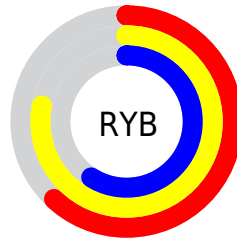

## Conversions Part 2

Format	Color
<a href="#">RYB</a>	<a href="#">157, 198, 150</a>
Decimal	<a href="#">13025430</a>
CIELab	<a href="#">77.23, -4.65, 21.97</a>
CIElCh	<a href="#">77, 22.461, 101.946</a>
Yxy	<a href="#">51.9070, 0.3505, 0.3819</a>
Android (android.graphics.Color)	<a href="#">4291215510</a> ( <a href="#">0xFFC6C096</a> )
YUV	<a href="#">189.0060, -19.2300, 7.8877</a>
Hunter-Lab	<a href="#">72.0465, -8.0419, 20.5087</a>

# Details

The Hex color **C6C096** is a light color, and the websafe version is hex **CCCC99**. A complement of this color would be **969CC6**, and the grayscale version is **BDBDBD**.

A 20% lighter version of the original color is **FFF8CC**, and **908B63** is the 20% darker color. If you saturate the color by 10%, you get **C6BE82**, and if you desaturate by 10%, it is **C6C2AA**.

# Distribution

Red (78%)

Green (75%)

Blue (59%)

Red (62%)

Yellow (78%)

Blue (59%)

Cyan (0%)