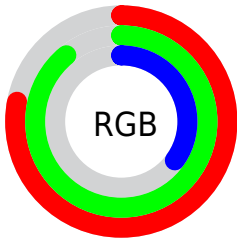

Distribution

- Red (78%)
- Green (89%)
- Blue (35%)