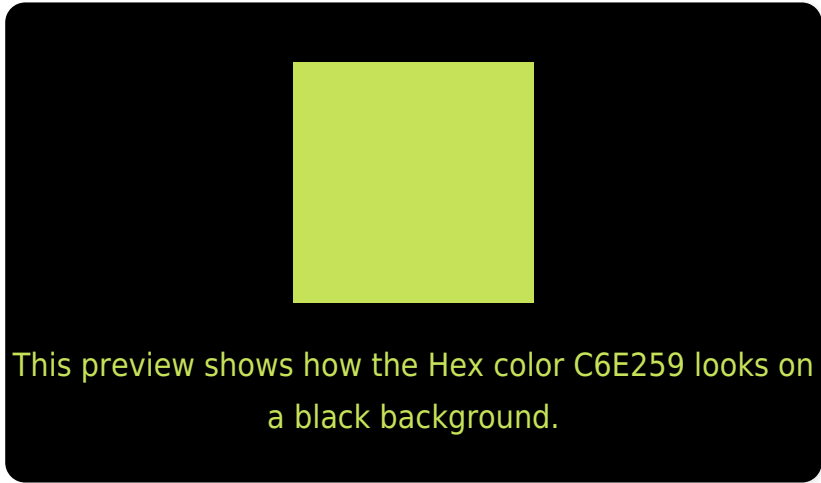

## White Background

This preview shows how the Hex color C6E259 looks on a white background.

# Black Background