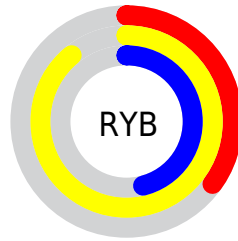

- Red (35%)
- Yellow (89%)
- Blue (46%)