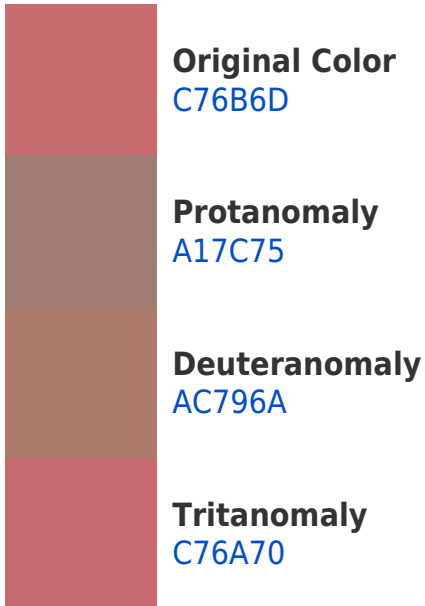

## White Background

This preview shows how the Hex color C76B6D looks on a white background.

## Hex C76B6D Background

This preview shows how black text looks on a background with the Hex color C76B6D.

This preview shows how white text looks on a background with the Hex color C76B6D.

## Dichromacy

**Original Color**  
C76B6D

**Protanopia**  
8C867A

**Deuteranopia**  
9D8169

**Tritanopia**  
C76A72

# Trichromacy