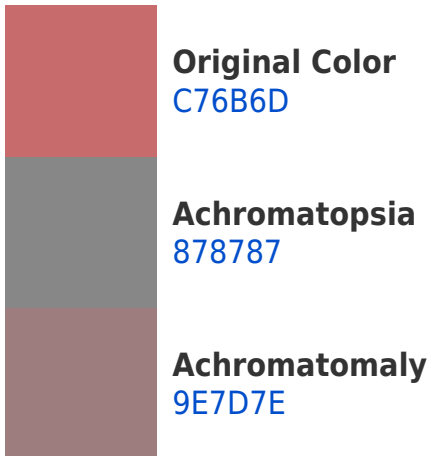

Monochromacy