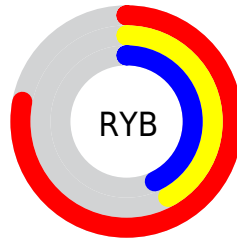

## Conversions Part 2

<b>Format</b>	<b>Color</b>
<b>R<sub>YB</sub></b>	199, 107, 109
Decimal	13069165
CIE Lab	55.85, 36.58, 15.36
CIE LCh	56, 39.679, 22.781
Yxy	23.7616, 0.4341, 0.3267
Android (android.graphics.Color)	4291259245 (0xFFC76B6D)
YUV	134.7360, -12.6878, 56.3595
Hunter-Lab	48.7459, 30.3035, 12.9700

# Details

The Hex color **C76B6D** is a dark color, and the websafe version is hex **CC6666**. A complement of this color would be **6BC7C5**, and the grayscale version is **878787**.

A 20% lighter version of the original color is **FFA0A0**, and **8E383E** is the 20% darker color. If you saturate the color by 10%, you get **C7575A**, and if you desaturate by 10%, it is **C77F80**.

# Distribution

Red (78%)

Green (42%)

Blue (43%)

Red (78%)

Yellow (42%)

Blue (43%)

Cyan (0%)