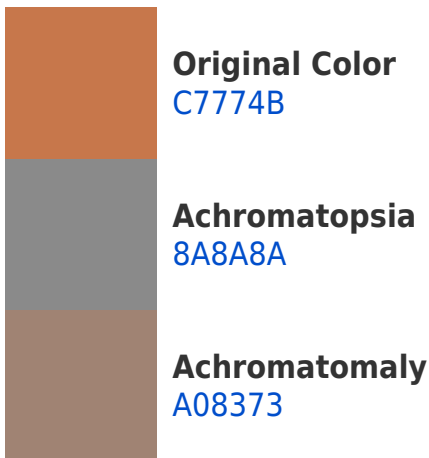

0069A3

001724

Previews

White Background

This preview shows how the Hex color C7774B looks on a white background.

Color Contrast Check

Large Text (above 18pt) WCAG AA ✓ Pass

Any Text WCAG AA × Fail

If you want to check with other color combinations, try the [Color Contrast Checker](#).

Hex C7774B Background

This preview shows how black text looks on a background with the Hex color C7774B.

This preview shows how white text looks on a background with the Hex color C7774B.

Dichromacy

Original Color
C7774B

Protanopia
998C52

Deuteranopia
AB8548

Trichromacy

Monochromacy

CSS Examples

Text

The CSS property to change the color of the text to Hex C7774B is called "color". The color property can be set on classes, ids or directly on the HTML element.

This example shows how text in the color #C7774B looks like.