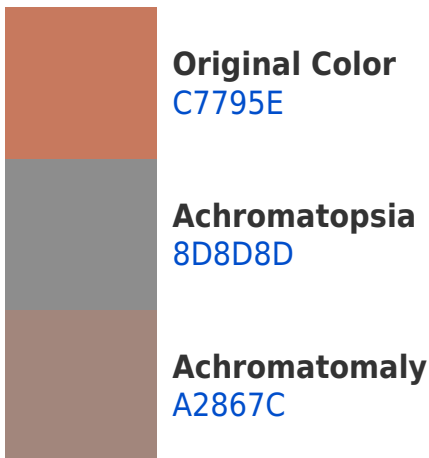

0079A3

001B24

Previews

White Background

This preview shows how the Hex color C7795E looks on a white background.

Color Contrast Check

Large Text (above 18pt) WCAG AA ✓ Pass

Any Text WCAG AA × Fail

If you want to check with other color combinations, try the [Color Contrast Checker](#).

Hex C7795E Background

This preview shows how black text looks on a background with the Hex color C7795E.

This preview shows how white text looks on a background with the Hex color C7795E.

Dichromacy

Original Color
C7795E

Protanopia
988D66

Deuteranopia
AA875B

Tritanopia
C9757D

Trichromacy

Monochromacy

CSS Examples

Text

The CSS property to change the color of the text to Hex C7795E is called "color". The color property can be set on classes, ids or directly on the HTML element.

This example shows how text in the color #C7795E looks like.