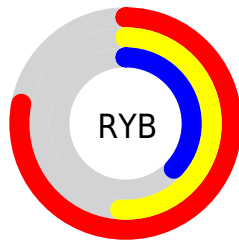

Details

The Hex color **C7795E** is a dark color, and the websafe version is hex **CC6666**. The color can be described as middle muted orange. A complement of this color would be **5EACC7**, and the grayscale version is **8D8D8D**.

A 20% lighter version of the original color is **FFAE91**, and **8D472F** is the 20% darker color. If you saturate the color by 10%, you get **C76A4A**, and if you desaturate by 10%, it is **C78872**.

Distribution

Red (78%)

Green (47%)

Blue (37%)

Red (78%)

Yellow (51%)

Blue (37%)

Cyan (0%)