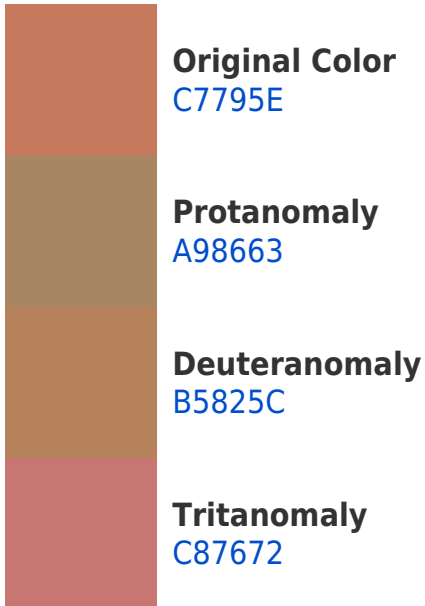

Similar to the brightness gradients but the following saturation gradients show a change of the Hex color C7795E by changing the saturation by 10% instead.

 C7795E

 C7795E

FFFFFF

 AA6046

 FFAE91

 8D472F

 FFCAAB

If you want to check with other color combinations, try the [Color Contrast Checker](#).

Hex C7795E Background

This preview shows how black text looks on a background with the Hex color C7795E.

This preview shows how white text looks on a background with the Hex color C7795E.

Dichromacy

Original Color
C7795E

Protanopia
988D66

Deuteranopia
AA875B

Tritanopia
C9757D

Trichromacy

Monochromacy

CSS Examples

Text

The CSS property to change the color of the text to Hex C7795E is called "color". The color property can be set on classes, ids or directly on the HTML element.

This example shows how text in the color #C7795E looks like.