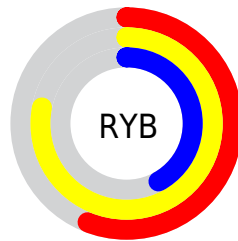

## Conversions Part 2

| Format                              | Color                                           |
|-------------------------------------|-------------------------------------------------|
| <a href="#">RYB</a>                 | <a href="#">144, 199, 106</a>                   |
| Decimal                             | <a href="#">13085802</a>                        |
| CIELab                              | <a href="#">71.34, 1.03, 37.44</a>              |
| CIElCh                              | <a href="#">71, 37.450, 88.425</a>              |
| Yxy                                 | <a href="#">42.6878, 0.3959,<br/>0.4132</a>     |
| Android<br>(android.graphics.Color) | <a href="#">4291275882<br/>(0xFFC7AC6A)</a>     |
| YUV                                 | <a href="#">172.5490, -32.8087,<br/>23.1975</a> |
| Hunter-Lab                          | <a href="#">65.3359, -2.5777,<br/>27.8406</a>   |

# Details

The Hex color **C7AC6A** is a light color, and the websafe version is hex **CC9966**. A complement of this color would be **6A85C7**, and the grayscale version is **ADADAD**.

A 20% lighter version of the original color is **FFE39E**, and **8F7839** is the 20% darker color. If you saturate the color by 10%, you get **C7A656**, and if you desaturate by 10%, it is **C7B27E**.

# Distribution

Red (78%)

Green (67%)

Blue (42%)

Red (56%)

Yellow (78%)

Blue (42%)

Cyan (0%)