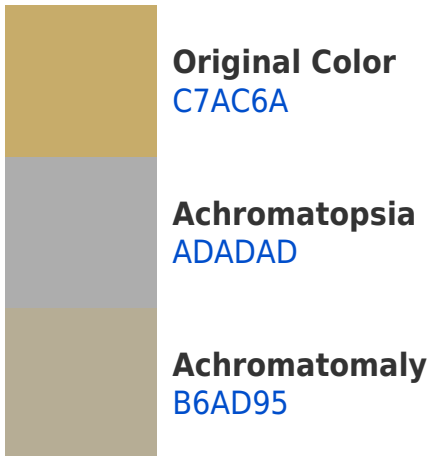

Monochromacy