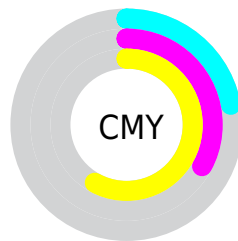

# Details

The Hex color **C7AC6A** is a light color, and the websafe version is hex **CC9966**. A complement of this color would be **6A85C7**, and the grayscale version is **ADADAD**.

A 20% lighter version of the original color is **FFE39E**, and **8F7839** is the 20% darker color. If you saturate the color by 10%, you get **C7A656**, and if you desaturate by 10%, it is **C7B27E**.

# Distribution

Red (78%)

Green (67%)

Blue (42%)

Red (56%)

Yellow (78%)

Blue (42%)

Cyan (0%)

Magenta (14%)

Yellow (47%)

Black (22%)

Cyan (22%)

Magenta (33%)

Yellow (58%)