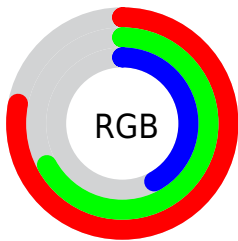

Distribution

Red (78%)

Green (67%)

Blue (42%)