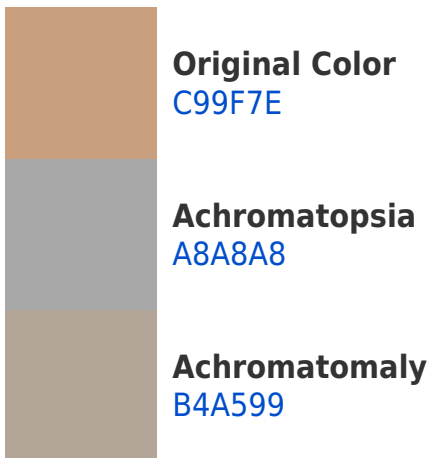

White Background

This preview shows how the Hex color C99F7E looks on a white background.

Color Contrast Check

Large Text (above 18pt) WCAG AA × Fail

Any Text WCAG AA × Fail

Large Text (above 18pt) WCAG AAA × Fail

Hex C99F7E Background

This preview shows how black text looks on a background with the Hex color C99F7E.

This preview shows how white text looks on a background with the Hex color C99F7E.

Color Blindness Simulation

Dichromacy

Original Color
C99F7E

Protanopia
B3A782

Deuteranopia
C5A17E

Tritanopia
CD9AA5

Trichromacy

Monochromacy

CSS Examples

Text

The CSS property to change the color of the text to Hex C99F7E is called "color". The color property can be set on classes, ids or directly on the HTML element.

This example shows how text in the color #C99F7E looks like.