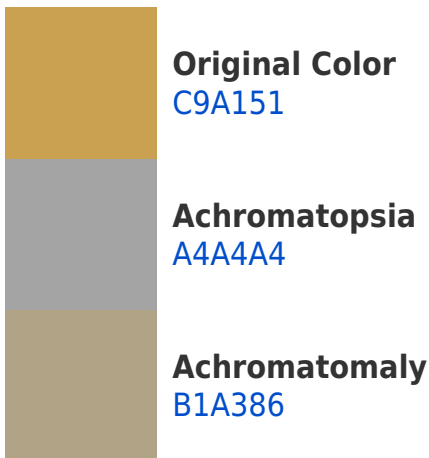

Monochromacy