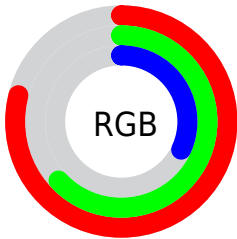

Distribution

Red (79%)

Green (63%)

Blue (32%)