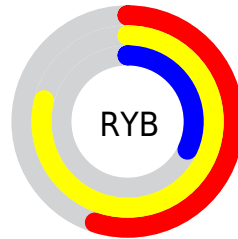

# Details

The Hex color **C9A151** is a light color, and the websafe version is hex **CC9933**. The color can be described as light muted orange. A complement of this color would be **5179C9**, and the grayscale version is **A4A4A4**.

A 20% lighter version of the original color is **FFD885**, and **906E1E** is the 20% darker color. If you saturate the color by 10%, you get **C99A3D**, and if you desaturate by 10%, it is **C9A865**.

# Distribution

Red (79%)

Green (63%)

Blue (32%)

Red (55%)

Yellow (79%)

Blue (32%)

Cyan (0%)