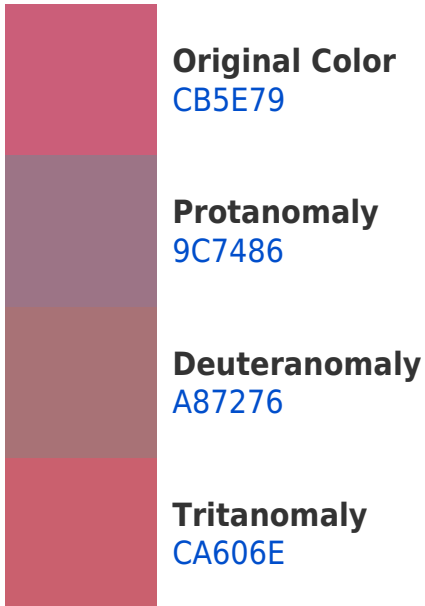

A 20% lighter version of the original color is **FF94AD**, and **912949** is the 20% darker color. If you saturate the color by 10%, you get **CB4A6A**, and if you desaturate by 10%, it is **CB7288**.

A60029

260009

Previews

White Background

This preview shows how the Hex color CB5E79 looks on a white background.

Color Contrast Check

Large Text (above 18pt) WCAG AA ✓ Pass

Any Text WCAG AA ✗ Fail

If you want to check with other color combinations, try the [Color Contrast Checker](#).

Hex CB5E79 Background

This preview shows how black text looks on a background with the Hex color CB5E79.

This preview shows how white text looks on a background with the Hex color CB5E79.

Dichromacy

Trichromacy

Monochromacy

CSS Examples

Text

The CSS property to change the color of the text to Hex CB5E79 is called "color". The color property can be set on classes, ids or directly on the HTML element.