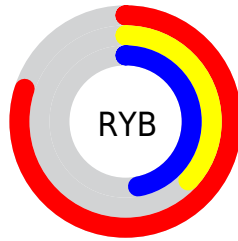

- Red (80%)
- Yellow (37%)
- Blue (47%)