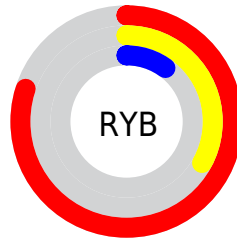

- Red (80%)
- Yellow (33%)
- Blue (10%)