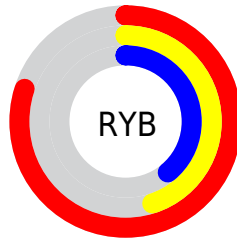

Conversions

Conversions Part 2

Format	Color
R _Y B	205, 114, 99
Decimal	13463651
CIE Lab	57.53, 35.28, 23.55
CIE LCh	58, 42.416, 33.727
Yxy	25.4683, 0.4510, 0.3458
Android (android.graphics.Color)	4291653731 (0xFFCD7063)
YUV	138.3250, -19.3872, 58.4740
Hunter-Lab	50.4662, 29.1953, 17.7398

Details

The Hex color **CD7063** is a dark color, and the websafe version is hex **CC6666**. A complement of this color would be **63C0CD**, and the grayscale version is **8A8A8A**.

A 20% lighter version of the original color is **FFA596**, and **933E34** is the 20% darker color. If you saturate the color by 10%, you get **CD5E4F**, and if you desaturate by 10%, it is **CD8278**.

Distribution

- Red (80%)
- Green (44%)
- Blue (39%)

- Red (80%)
- Yellow (45%)
- Blue (39%)

- Cyan (0%)
- Magenta (45%)
- Yellow (52%)
- Black (20%)

- Cyan (20%)
- Magenta (56%)
- Yellow (61%)

Brightness & Saturation Gradients