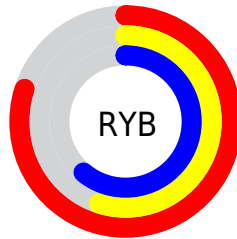

## Conversions Part 2

<b>Format</b>	<b>Color</b>
<a href="#">RYB</a>	<a href="#">205, 139, 155</a>
Decimal	<a href="#">13470619</a>
CIELab	<a href="#">64.81, 27.38, 1.79</a>
CIElCh	<a href="#">65, 27.439, 3.747</a>
Yxy	<a href="#">33.8109, 0.3681, 0.3086</a>
Android (android.graphics.Color)	<a href="#">4291660699 (0xFFCD8B9B)</a>
YUV	<a href="#">160.5580, -2.7401, 38.9756</a>
Hunter-Lab	<a href="#">58.1472, 22.0346, 4.5959</a>

# Details

The Hex color **CD8B9B** is a light color, and the websafe version is hex **CC9999**. A complement of this color would be **8BCDBD**, and the grayscale version is **A1A1A1**.

A 20% lighter version of the original color is **FFC1D1**, and **955868** is the 20% darker color. If you saturate the color by 10%, you get **CD768B**, and if you desaturate by 10%, it is **CDA0AB**.

# Distribution

- Red (80%)
- Green (55%)
- Blue (61%)

- Red (80%)
- Yellow (55%)
- Blue (61%)

- Cyan (0%)
- Magenta (32%)
- Yellow (24%)
- Black (20%)

- Cyan (20%)
- Magenta (45%)
- Yellow (39%)