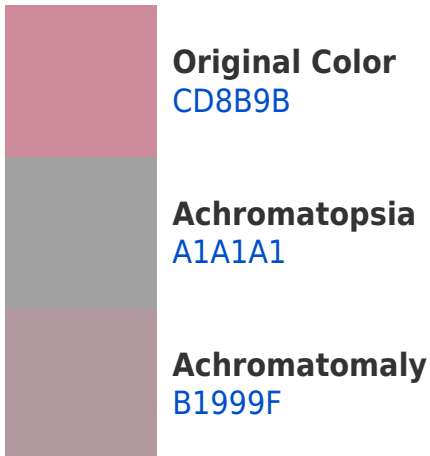

## Hex CD8B9B Background

This preview shows how black text looks on a background with the Hex color CD8B9B.

This preview shows how white text looks on a background with the Hex color CD8B9B.

## Dichromacy

**Tritanopia**  
CD8C96

# Trichromacy

# Monochromacy